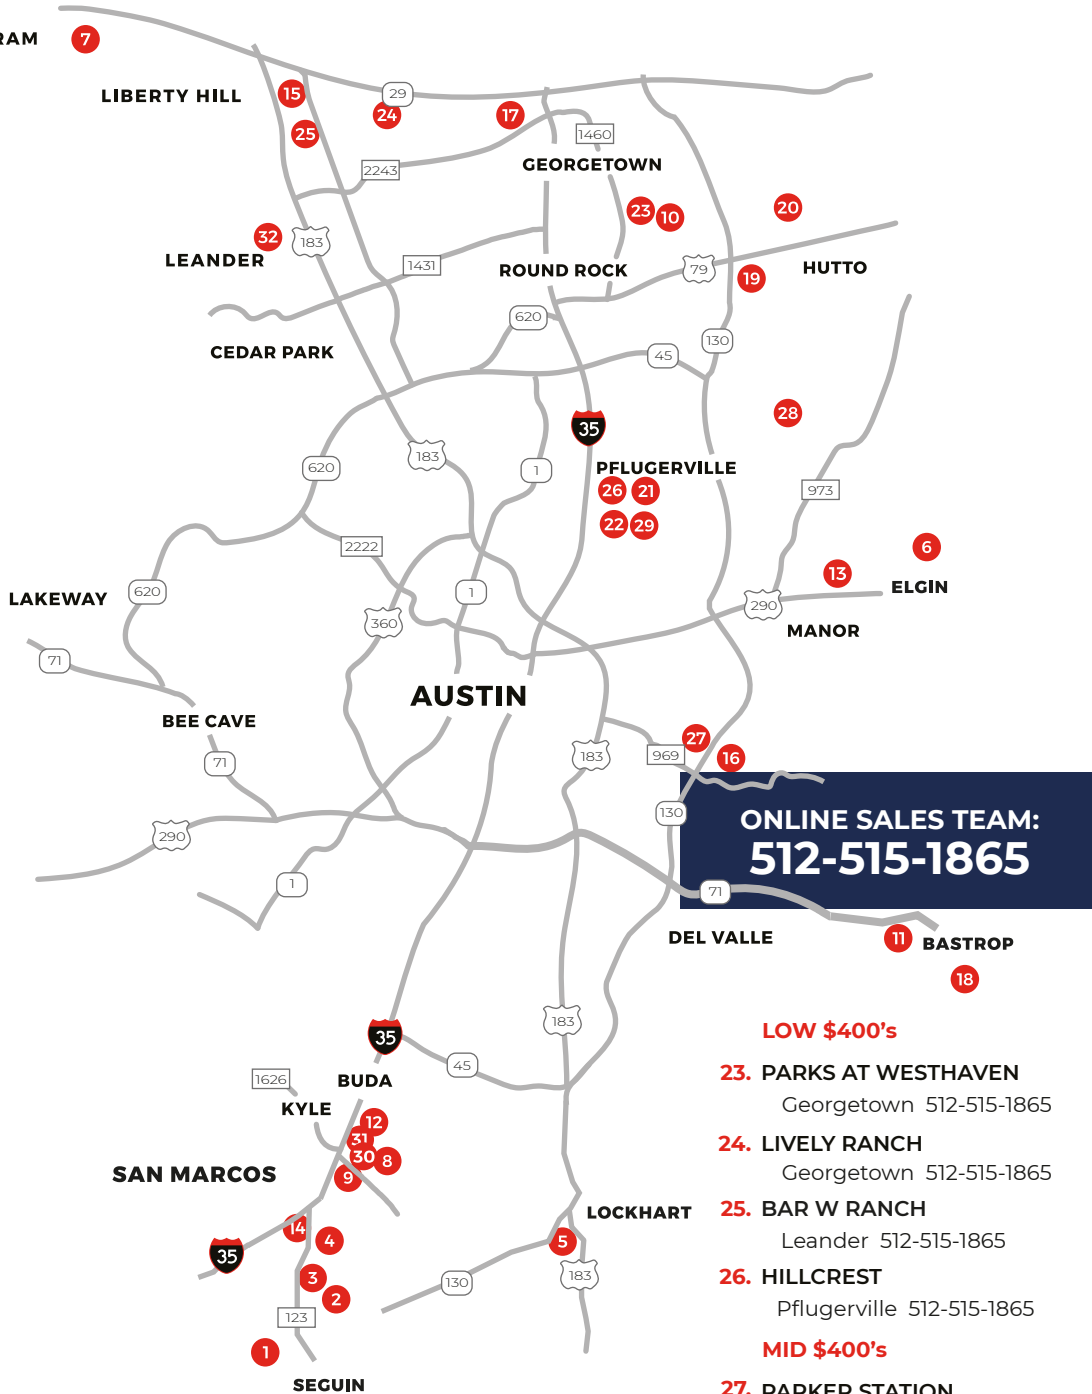

BERTRAM

7

MID $200's

1. ARROYO RANCH
  Seguin 830-463-5133

HIGH $200's

2. NAVARRO OAKS
  Seguin 512-515-1865
3. SWENSON HEIGHTS
  Seguin 512-515-1865
4. COTTONWOOD CREEK | EXPRESS
  San Marcos 512-515-1865
5. VINTAGE SPRINGS
  Lockhart 512-515-1865

LOW $300's

6. PEPPERGRASS
  Elgin 512-531-9016
7. DOVE MEADOW
  Bertram 512-515-1865
8. MILLCREEK
  Uhland 512-515-1865
9. WHISPER
  San Marcos 512-515-1865
10. FAIRHAVEN
  Georgetown 512-688-5574

MID $300's

11. RIVER'S BEND AT PECAN PARK
  Bastrop 512-549-3275
12. SOUTHGROVE
  Kyle 512-515-1865
13. CARILLON
  Manor 512-531-9055
14. MILLBROOK PARK
  San Marcos 512-351-7613
15. WILDLEAF
  Leander 512-531-9302
16. TIERMO | EXPRESS
  Austin 512-614-4920

17. RIVERVIEW
  Georgetown 512-688-3924
18. COLOVISTA
  Bastrop 512-515-1865

HIGH $300's

19. SOUTHGATE
  Hutto 512-515-1865
20. MUSTANG CREEK
  Hutto 512-515-1865
21. CANTARRA MEADOW
  Pflugerville 512-294-2847
22. PIONEER HILL
  Austin 512-494-6433

ONLINE SALES TEAM:
512-515-1865

LOW $400's

23. PARKS AT WESTHAVEN
  Georgetown 512-515-1865
24. LIVELY RANCH
  Georgetown 512-515-1865
25. BAR W RANCH
  Leander 512-515-1865
26. HILLCREST
  Pflugerville 512-515-1865

MID $400's

27. PARKER STATION
  Austin 512-531-9234
28. SORENTO
  Pflugerville 512-721-5910

HIGH $400's

29. PIONEER CROSSING EAST
  Austin 512-515-1865

COMING SOON

30. HARVEST CREEK
  Uhland 512-515-1865
31. TALAVERA
  Kyle 512-515-1865
32. ROSENBUSCH RANCH
  Leander 512-515-1865