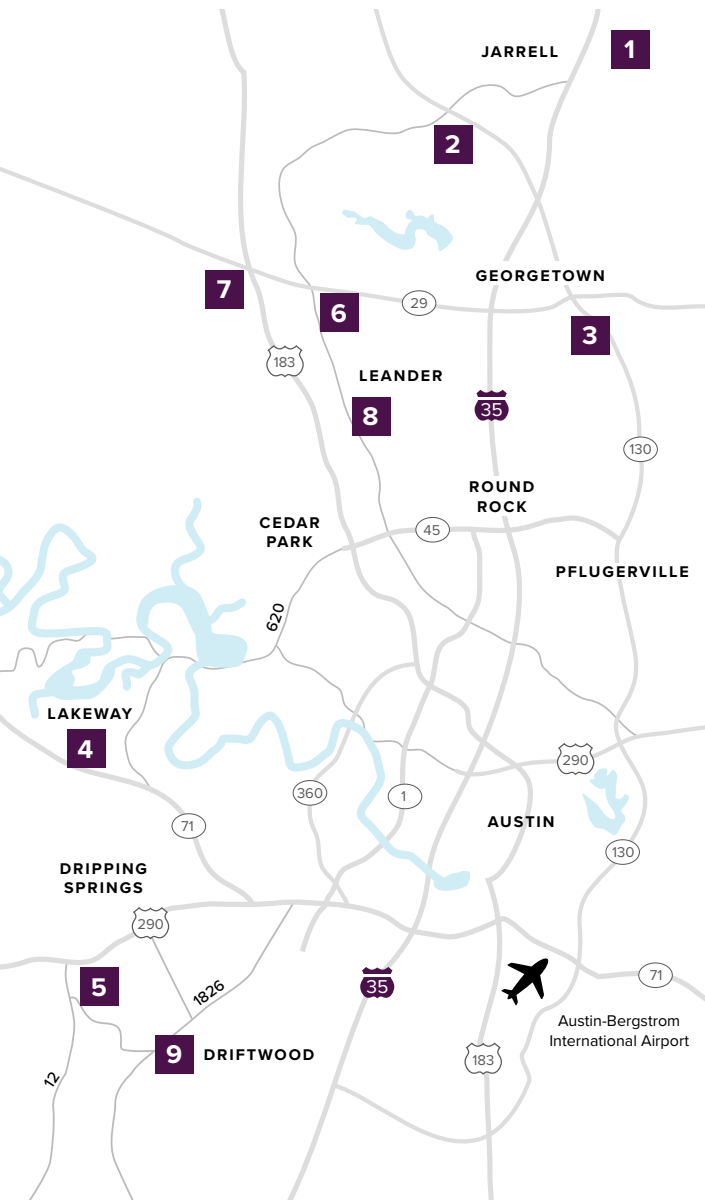

Where to find us

IN THE GREATER AUSTIN AREA

Click on a community below for more information.

NEW HOMES from the \$200s to \$790s+

JARRELL

- 1 | THE ENCLAVE AT SONTERRA
From the Low \$200s
512.884.5788

GEORGETOWN

- 2 | GATLIN CREEK
From the Upper \$200s
512.271.3817
- 3 | SADDLECREEK
Sold Out
From the Mid \$200s
512.271.3831

LAKEWAY

- 4 | ROUGH HOLLOW
Sold Out
512.271.3831

DRIPPING SPRINGS

- 5 | BUTLER RANCH ESTATES
Closeout
From the Mid \$600s
512.809.4360

LEANDER

- 6 | REAGAN'S OVERLOOK
From the Upper \$700s
512.271.3787

7 | DEERBROOKE

Coming Soon
512.271.3831

8 | CRYSTAL SPRINGS

THE COVES
From the Mid \$200s
512.271.3851

THE FALLS
From the Low \$300s
512.271.3851

THE LAKES
From the Mid \$300s
512.271.3852

DRIFTWOOD

- 9 | RIM ROCK
Closeout - Last Lot For Sale
512.809.4360

A HOME FOR
EVERY DREAM®

CenturyCommunities.com/Austin