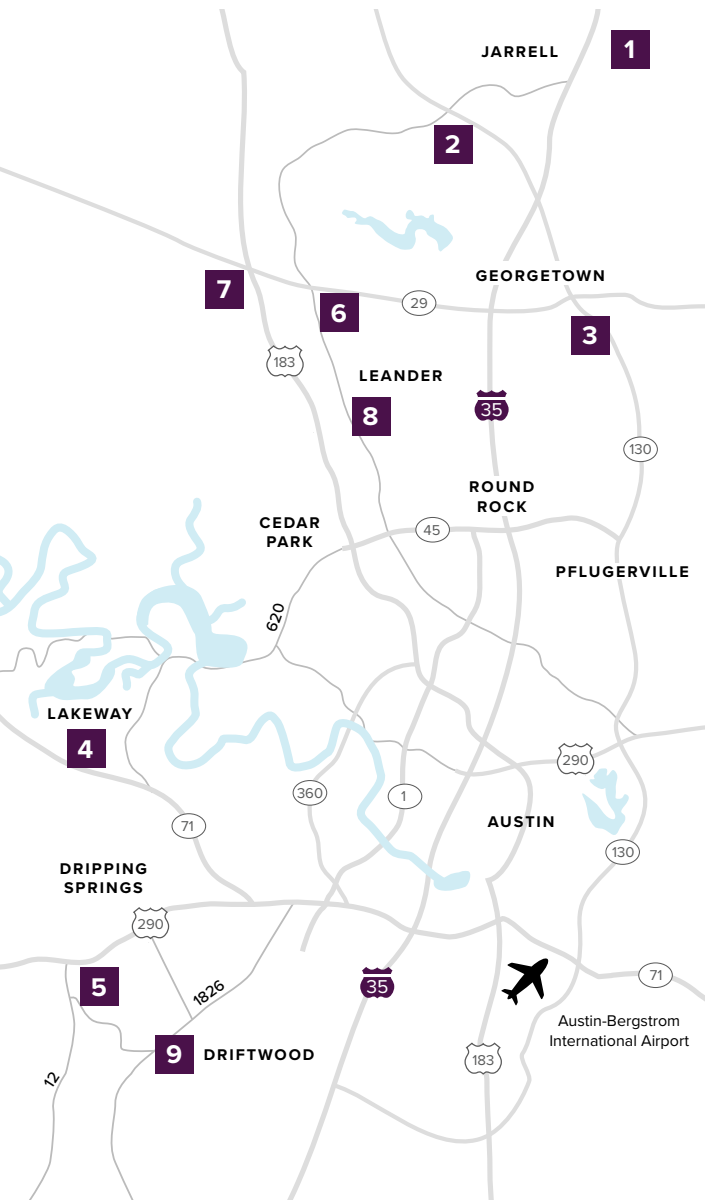

Where to find us

IN THE GREATER AUSTIN AREA

Click on a community below for more information.

NEW HOMES from the \$200s to \$790s+

JARRELL

1 | THE ENCLAVE AT SONTERRA
From the Low \$200s
512.884.5788

GEORGETOWN

2 | GATLIN CREEK
From the Upper \$200s
512.271.3817

LAKEWAY

3 | SADDLECREEK
Sold Out
From the Mid \$200s
512.271.3831

DRIPPING SPRINGS

4 | ROUGH HOLLOW
Sold Out
512.271.3831

5 | BUTLER RANCH ESTATES
Closeout
From the Mid \$600s
512.809.4360

LEANDER

6 | REAGAN'S OVERLOOK
From the Upper \$700s
512.271.3787

GEORGETOWN

7 | DEERBROOKE
Coming Soon
512.271.3831

LEANDER

8 | CRYSTAL SPRINGS
THE COVES
From the Mid \$200s
512.271.3851

THE FALLS
From the Low \$300s
512.271.3851

THE LAKES
From the Mid \$300s
512.271.3852

DRIFTWOOD

9 | RIM ROCK
Closeout - Last Lot For Sale
512.809.4360

A HOME FOR
EVERY DREAM®

CenturyCommunities.com/Austin