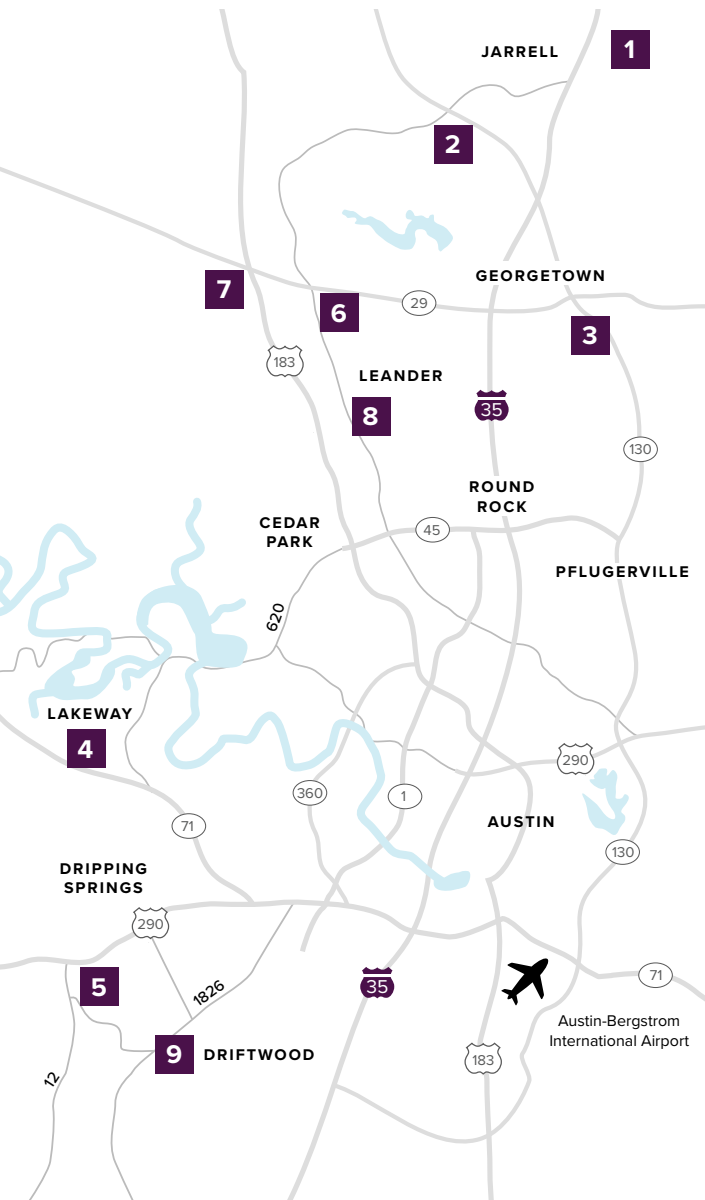

Where to find us

IN THE GREATER AUSTIN AREA

Click on a community below for more information.

NEW HOMES

from the \$200s to \$790s+

JARRELL

- 1 | THE ENCLAVE AT SONTERRA
From the Low \$200s
512.884.5788

GEORGETOWN

- 2 | GATLIN CREEK
From the Upper \$200s
512.271.3817
- 3 | SADDLECREEK
Sold Out
From the Mid \$200s
512.271.3831

LAKEWAY

- 4 | ROUGH HOLLOW
Sold Out
512.271.3831

DRIPPING SPRINGS

- 5 | BUTLER RANCH ESTATES
Closeout
From the Mid \$600s
512.809.4360

LEANDER

- 6 | REAGAN'S OVERLOOK
From the Upper \$700s
512.271.3787

- 7 | DEERBROOKE
Coming Soon
512.271.3831

- 8 | CRYSTAL SPRINGS

- THE COVES
From the Mid \$200s
512.271.3851

- THE FALLS
From the Low \$300s
512.271.3851

- THE LAKES
From the Mid \$300s
512.271.3852

DRIFTWOOD

- 9 | RIM ROCK
Closeout - Last Lot For Sale
512.809.4360

A HOME FOR
EVERY DREAM®

[CenturyCommunities.com/Austin](https://www.CenturyCommunities.com/Austin)