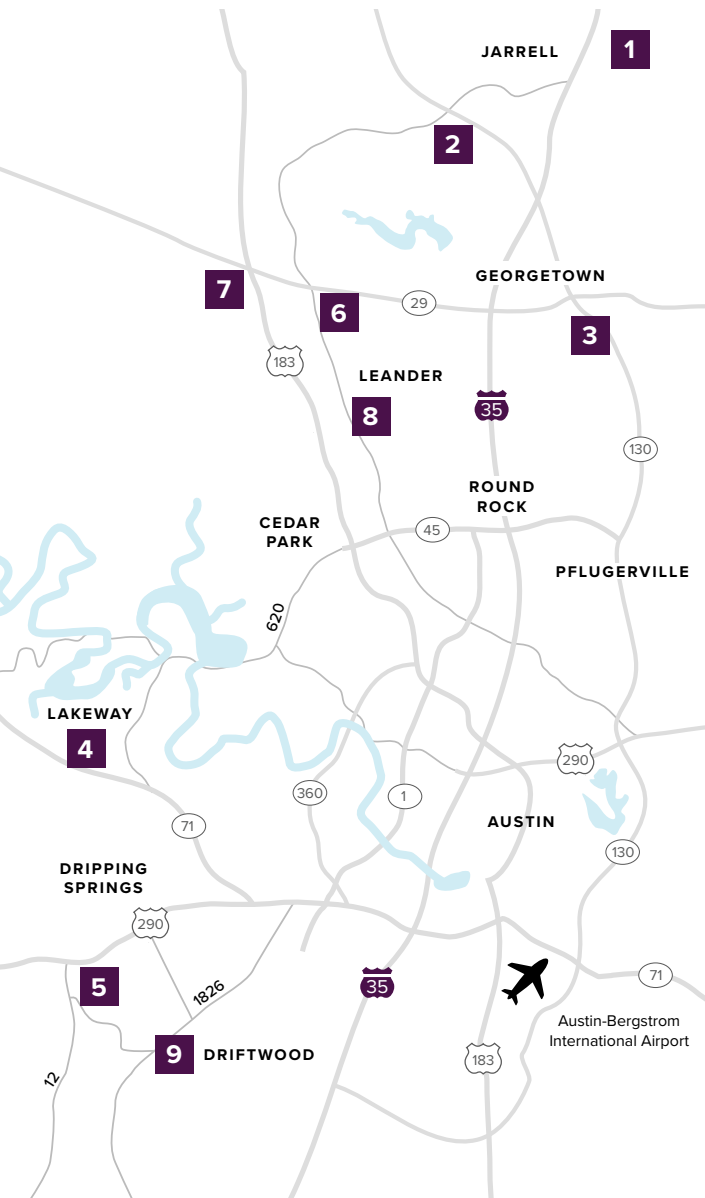

# Where to find us

## IN THE GREATER AUSTIN AREA

Click on a community below for more information.

#### GEORGETOWN

- 2 | GATLIN CREEK  
From the Upper \$200s  
512.271.3817
- 3 | SADDLECREEK  
Sold Out  
From the Mid \$200s  
512.271.3831

#### LAKEWAY

- 4 | ROUGH HOLLOW  
Sold Out  
512.271.3831