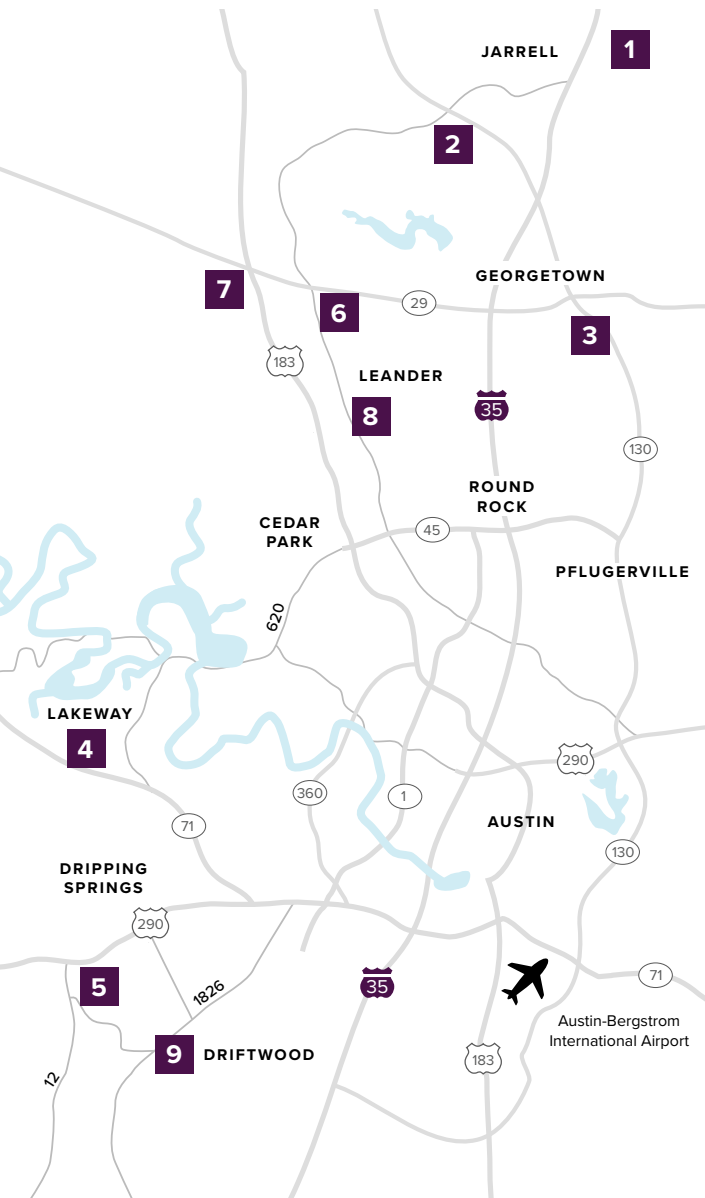

Where to find us

IN THE GREATER AUSTIN AREA

Click on a community below for more information.

NEW HOMES

from the \$200s to \$790s+

JARRELL

1 | THE ENCLAVE AT SONTERRA
From the Low \$200s
512.884.5788

GEORGETOWN

2 | GATLIN CREEK
From the Upper \$200s
512.271.3817

LAKEWAY

3 | SADDLECREEK
Sold Out
From the Mid \$200s
512.271.3831

DRIPPING SPRINGS

4 | ROUGH HOLLOW
Sold Out
512.271.3831

5 | BUTLER RANCH ESTATES
Closeout
From the Mid \$600s
512.809.4360

LEANDER

6 | REAGAN'S OVERLOOK
From the Upper \$700s
512.271.3787

7 | DEERBROOKE
Coming Soon
512.271.3831

DRIFTWOOD

8 | CRYSTAL SPRINGS

THE COVES
From the Mid \$200s
512.271.3851

THE FALLS
From the Low \$300s
512.271.3851

THE LAKES
From the Mid \$300s
512.271.3852

JARRELL

9 | RIM ROCK
Closeout - Last Lot For Sale
512.809.4360

A HOME FOR
EVERY DREAM®

[CenturyCommunities.com/Austin](https://www.CenturyCommunities.com/Austin)