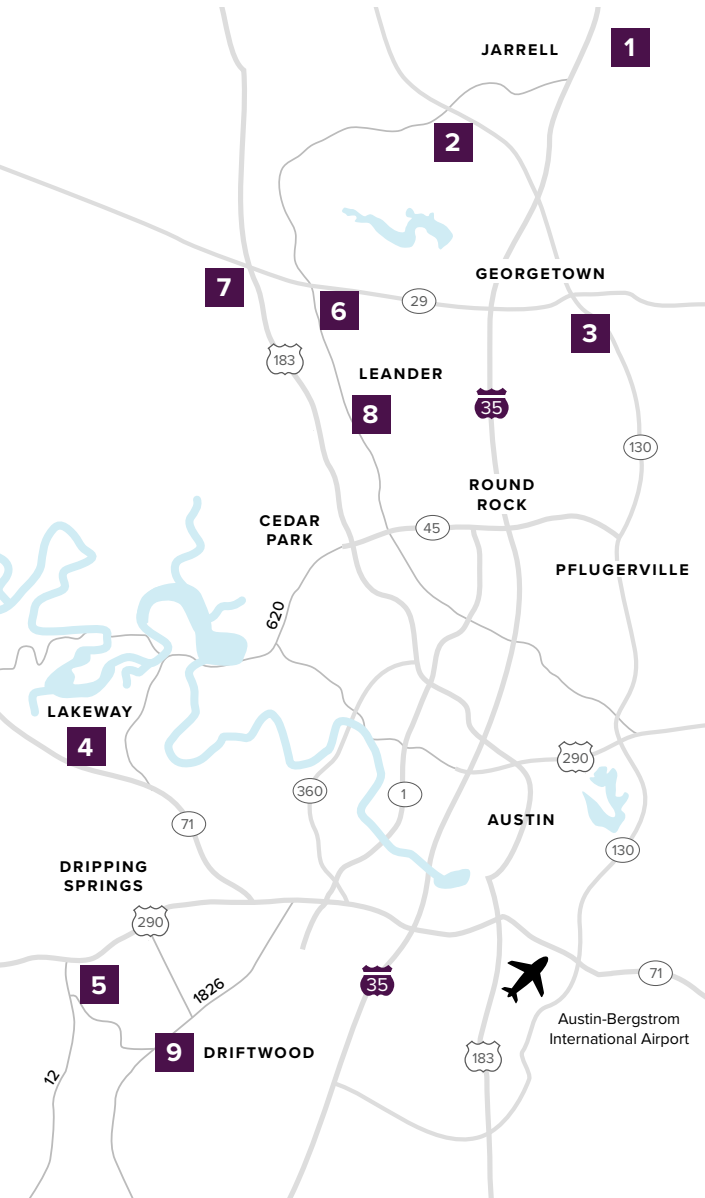

Where to find us

IN THE GREATER AUSTIN AREA

Click on a community below for more information.

NEW HOMES from the \$200s to \$790s+

JARRELL

- 1 | THE ENCLAVE AT SONTERRA
From the Low \$200s
512.884.5788

GEORGETOWN

- 2 | GATLIN CREEK
From the Upper \$200s
512.271.3817
- 3 | SADDLECREEK
Sold Out
From the Mid \$200s
512.271.3831

LAKEWAY

- 4 | ROUGH HOLLOW
Sold Out
512.271.3831

DRIPPING SPRINGS

- 5 | BUTLER RANCH ESTATES
Closeout
From the Mid \$600s
512.809.4360

LEANDER

- 6 | REAGAN'S OVERLOOK
From the Upper \$700s
512.271.3787

- 7 | DEERBROOKE
Coming Soon
512.271.3831

- 8 | CRYSTAL SPRINGS

- THE COVES
From the Mid \$200s
512.271.3851

- THE FALLS
From the Low \$300s
512.271.3851

- THE LAKES
From the Mid \$300s
512.271.3852

DRIFTWOOD

- 9 | RIM ROCK
Closeout - Last Lot For Sale
512.809.4360

A HOME FOR
EVERY DREAM®

CenturyCommunities.com/Austin