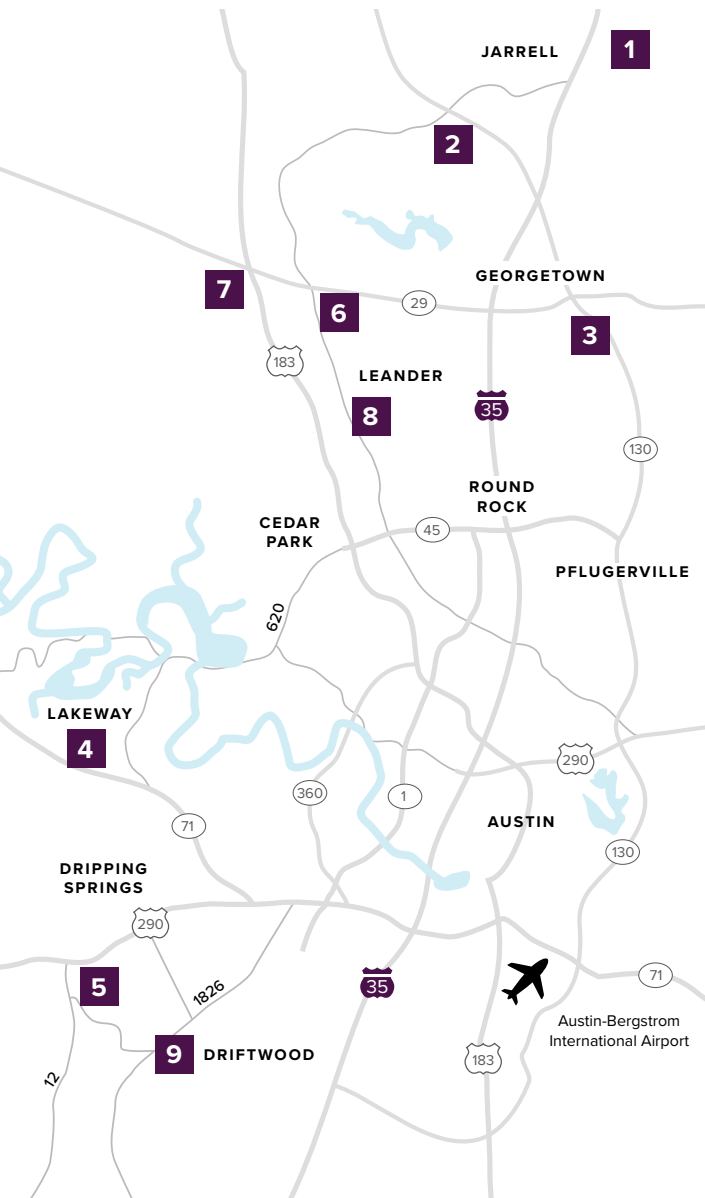

Where to find us

IN THE GREATER AUSTIN AREA

Click on a community below for more information.

NEW HOMES from the \$200s to \$790s+

JARRELL

1 | THE ENCLAVE AT SONTERRA
From the Low \$200s
512.884.5788

GEORGETOWN

2 | GATLIN CREEK
From the Upper \$200s
512.271.3817

LAKEWAY

3 | SADDLECREEK
Sold Out
From the Mid \$200s
512.271.3831

DRIPPING SPRINGS

4 | ROUGH HOLLOW
Sold Out
512.271.3831

DRIFTWOOD

5 | BUTLER RANCH ESTATES
Closeout
From the Mid \$600s
512.809.4360

LEANDER

6 | REAGAN'S OVERLOOK
From the Upper \$700s
512.271.3787

GEORGETOWN

7 | DEERBROOKE
Coming Soon
512.271.3831

LEANDER

8 | CRYSTAL SPRINGS
THE COVES
From the Mid \$200s
512.271.3851

THE FALLS
From the Low \$300s
512.271.3851

THE LAKES
From the Mid \$300s
512.271.3852

DRIFTWOOD

9 | RIM ROCK
Closeout - Last Lot For Sale
512.809.4360

A HOME FOR
EVERY DREAM®

CenturyCommunities.com/Austin