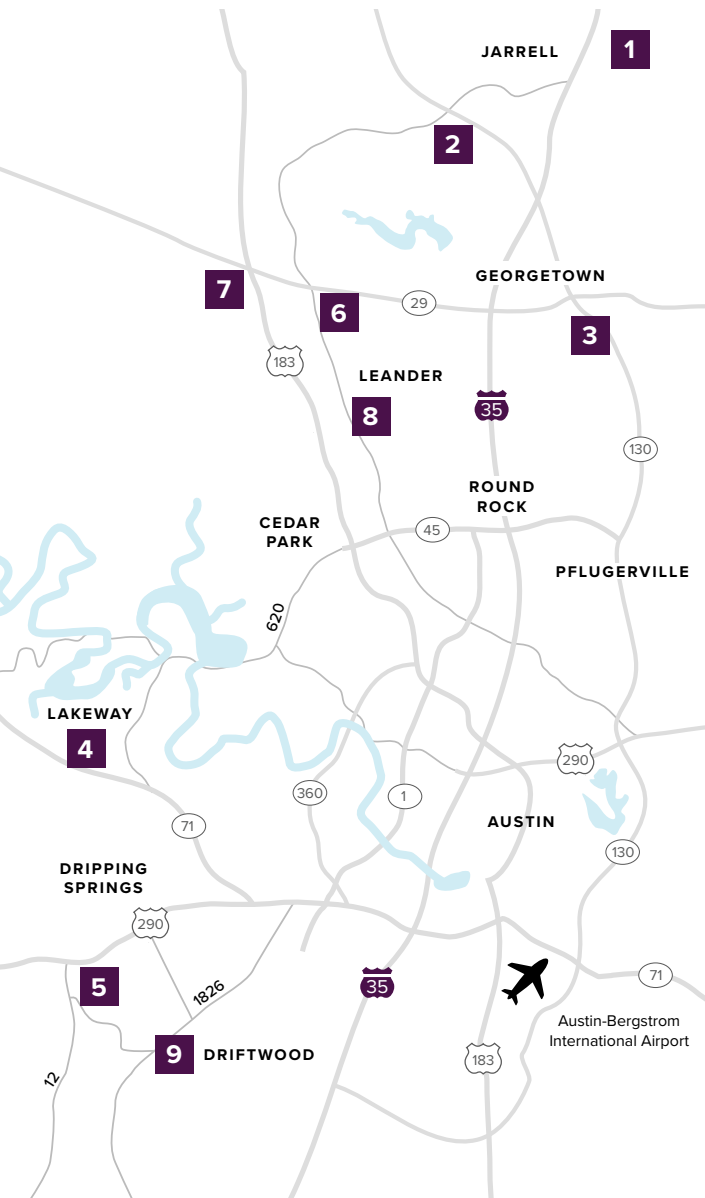

Where to find us

IN THE GREATER AUSTIN AREA

Click on a community below for more information.

NEW HOMES from the \$200s to \$790s+

JARRELL

1 | THE ENCLAVE AT SONTERRA
From the Low \$200s
512.884.5788

GEORGETOWN

2 | GATLIN CREEK
From the Upper \$200s
512.271.3817

LAKEWAY

3 | SADDLECREEK
Sold Out
From the Mid \$200s
512.271.3831

DRIPPING SPRINGS

4 | ROUGH HOLLOW
Sold Out
512.271.3831

DRIFTWOOD

5 | BUTLER RANCH ESTATES
Closeout
From the Mid \$600s
512.809.4360

LEANDER

6 | REAGAN'S OVERLOOK
From the Upper \$700s
512.271.3787

GEORGETOWN

7 | DEERBROOKE
Coming Soon
512.271.3831

LEANDER

8 | CRYSTAL SPRINGS
THE COVES
From the Mid \$200s
512.271.3851

THE FALLS
From the Low \$300s
512.271.3851

THE LAKES
From the Mid \$300s
512.271.3852

DRIFTWOOD

9 | RIM ROCK
Closeout - Last Lot For Sale
512.809.4360

A HOME FOR
EVERY DREAM®

[CenturyCommunities.com/Austin](https://www.CenturyCommunities.com/Austin)