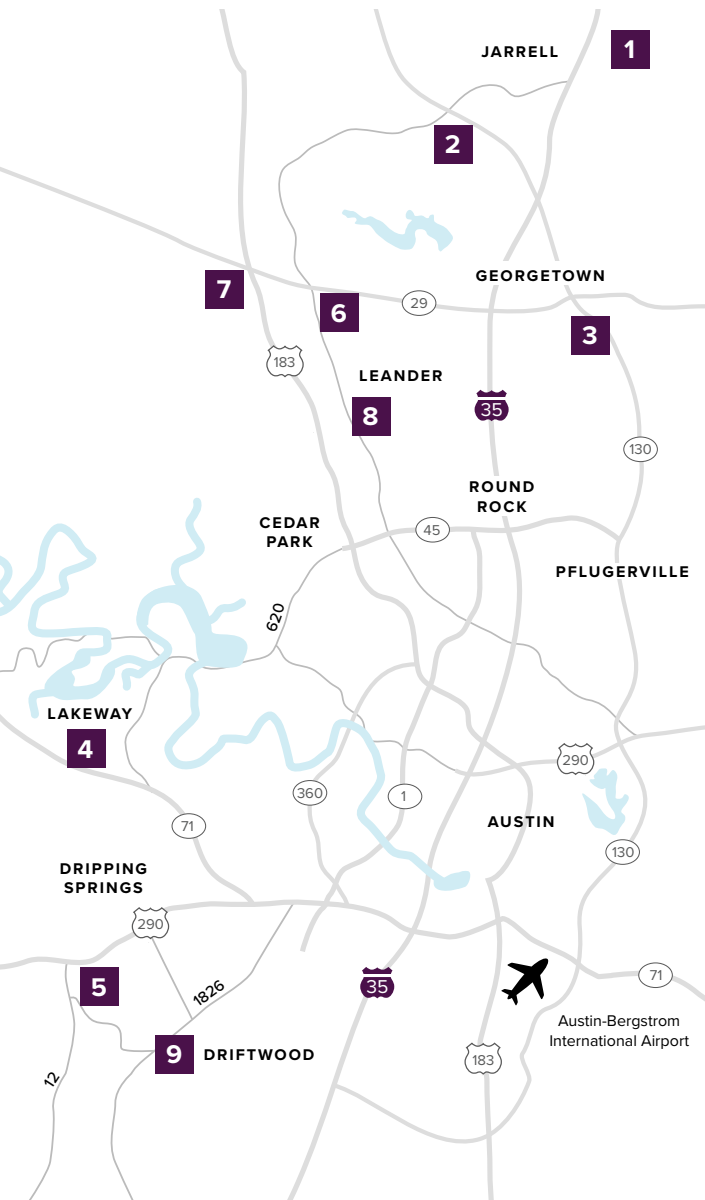

Where to find us

IN THE GREATER AUSTIN AREA

Click on a community below for more information.

NEW HOMES from the \$200s to \$790s+

JARRELL

- 1 | THE ENCLAVE AT SONTERRA
From the Low \$200s
512.884.5788

GEORGETOWN

- 2 | GATLIN CREEK
From the Upper \$200s
512.271.3817
- 3 | SADDLECREEK
Sold Out
From the Mid \$200s
512.271.3831

LAKEWAY

- 4 | ROUGH HOLLOW
Sold Out
512.271.3831

DRIPPING SPRINGS

- 5 | BUTLER RANCH ESTATES
Closeout
From the Mid \$600s
512.809.4360

LEANDER

- 6 | REAGAN'S OVERLOOK
From the Upper \$700s
512.271.3787

- 7 | DEERBROOKE
Coming Soon
512.271.3831

8 | CRYSTAL SPRINGS

- THE COVES
From the Mid \$200s
512.271.3851

- THE FALLS
From the Low \$300s
512.271.3851

- THE LAKES
From the Mid \$300s
512.271.3852

DRIFTWOOD

- 9 | RIM ROCK
Closeout - Last Lot For Sale
512.809.4360

A HOME FOR
EVERY DREAM®

CenturyCommunities.com/Austin