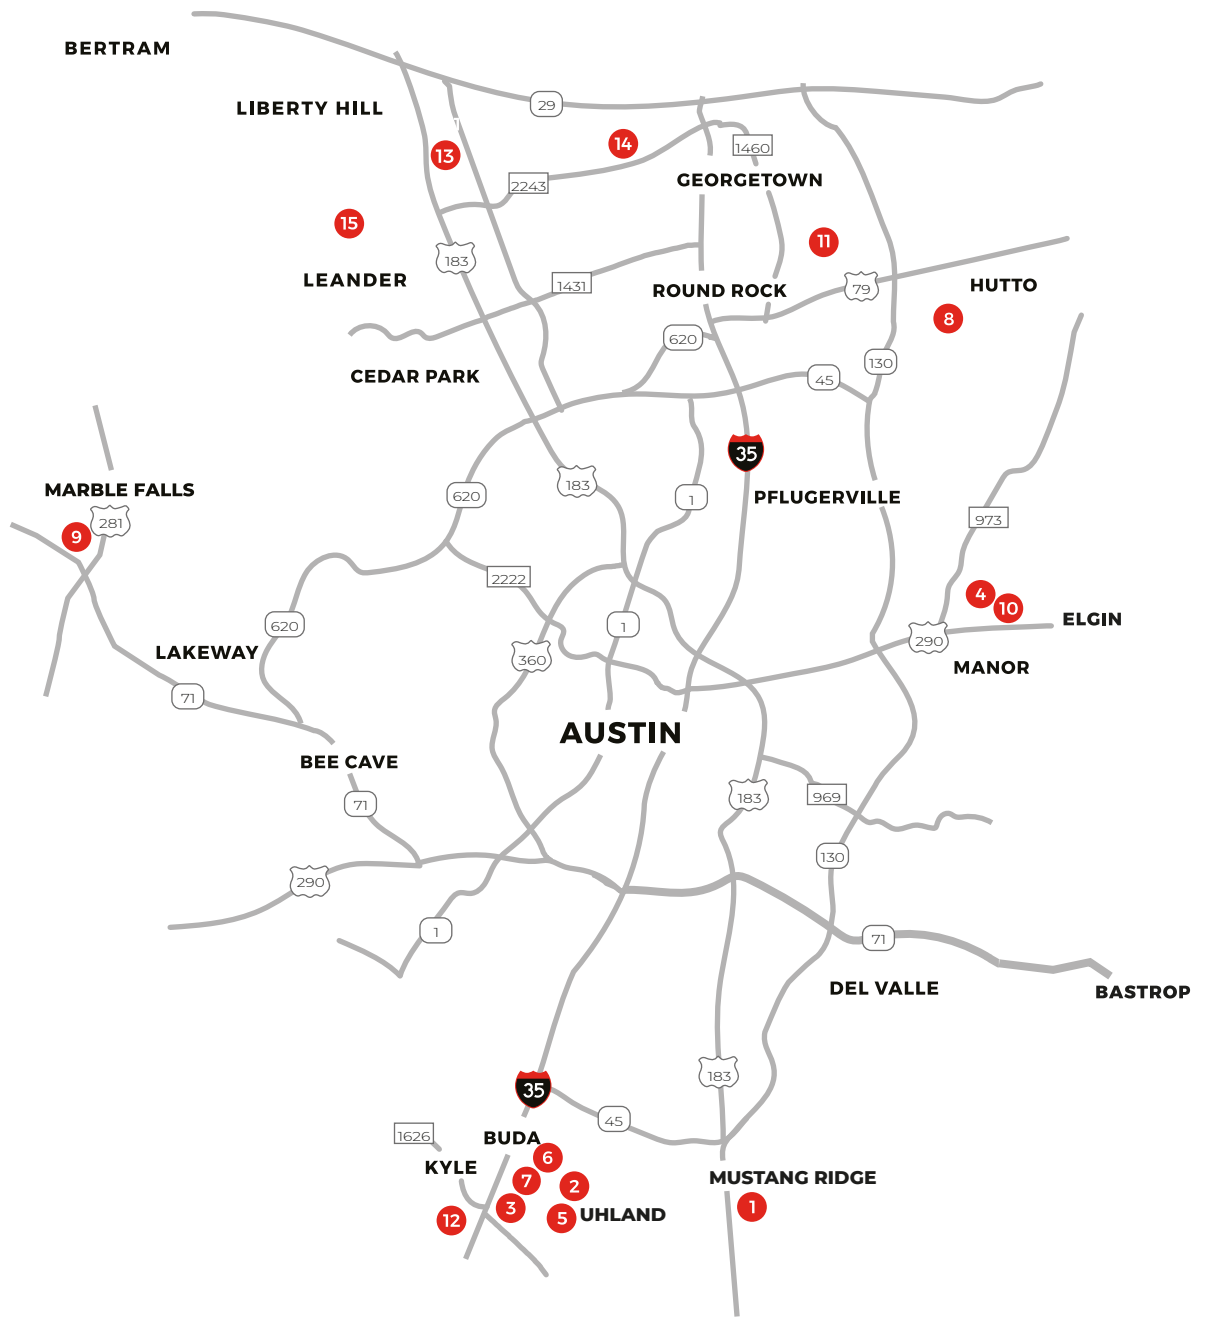

SCAN FOR INVENTORY

**MID \$200's**

- 1. DURANGO  
Mustang Ridge
- 2. WAYSIDE  
Umland

**HIGH \$200's**

- 3. TALAVERA  
Kyle
- 4. PALOMINO  
Manor
- 5. WATERMILL  
Umland

**LOW \$300's**

- 6. PRAIRIE LAKES  
Buda
- 7. SOUTHGROVE  
Kyle

**MID \$300's**

- 8. SOUTHGATE  
Hutto
- 9. THUNDER ROCK  
Marble Falls
- 10. CARILLON  
Manor

**HIGH \$300's**

- 11. AVERY CENTRE  
Round Rock
- 12. BROOKS RANCH  
Kyle

- 13. BAR W RANCH  
Leander

**LOW \$400's**