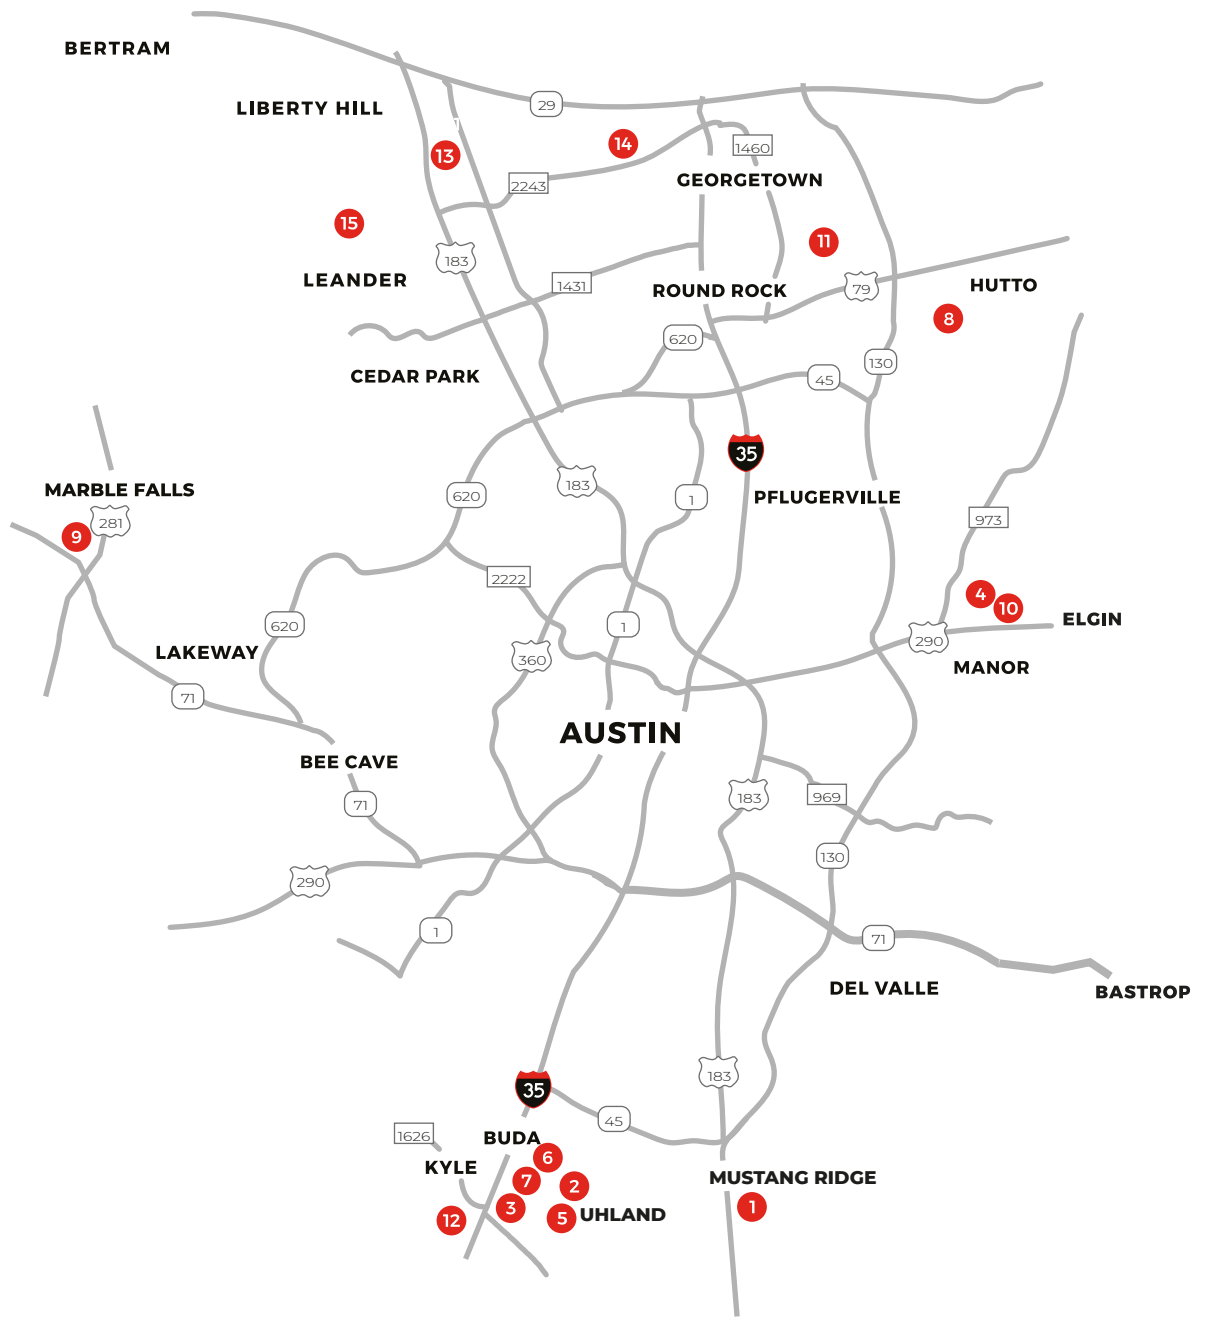

SCAN FOR INVENTORY

MID \$200's

- 1. DURANGO
Mustang Ridge
- 2. WAYSIDE
Umland

HIGH \$200's

- 3. TALAVERA
Kyle
- 4. PALOMINO
Manor
- 5. WATERMILL
Umland

LOW \$300's

- 6. PRAIRIE LAKES
Buda
- 7. SOUTHGROVE
Kyle

MID \$300's

- 8. SOUTHGATE
Hutto
- 9. THUNDER ROCK
Marble Falls
- 10. CARILLON
Manor

HIGH \$300's

- 11. AVERY CENTRE
Round Rock
- 12. BROOKS RANCH
Kyle
- 13. BAR W RANCH
Leander

LOW \$400's

- 14. RIVERVIEW
Georgetown