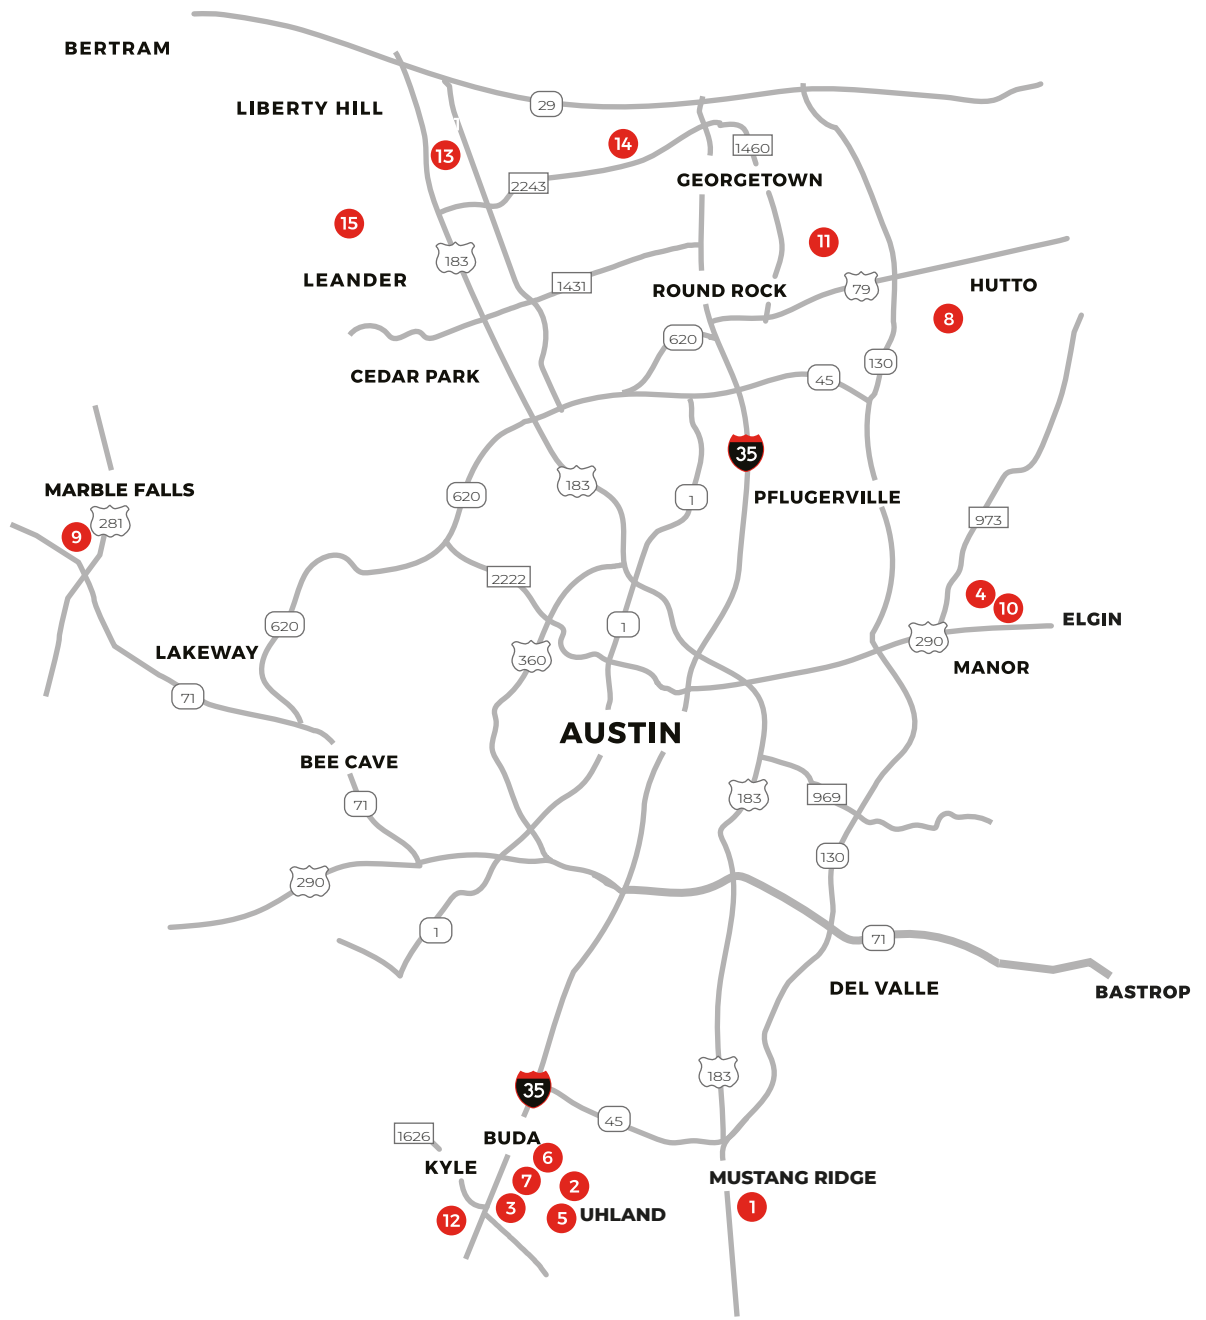

SCAN FOR INVENTORY

MID \$200's

- 1. DURANGO
Mustang Ridge
- 2. WAYSIDE
Umland

HIGH \$200's

- 3. TALAVERA
Kyle
- 4. PALOMINO
Manor
- 5. WATERMILL
Umland

LOW \$300's

- 6. PRAIRIE LAKES
Buda
- 7. SOUTHGROVE
Kyle

MID \$300's

- 8. SOUTHGATE
Hutto
- 9. THUNDER ROCK
Marble Falls

HIGH \$300's

- 11. AVERY CENTRE
Round Rock

- 12. BROOKS RANCH
Kyle

- 13. BAR W RANCH
Leander

LOW \$400's

- 14. RIVERVIEW
Georgetown