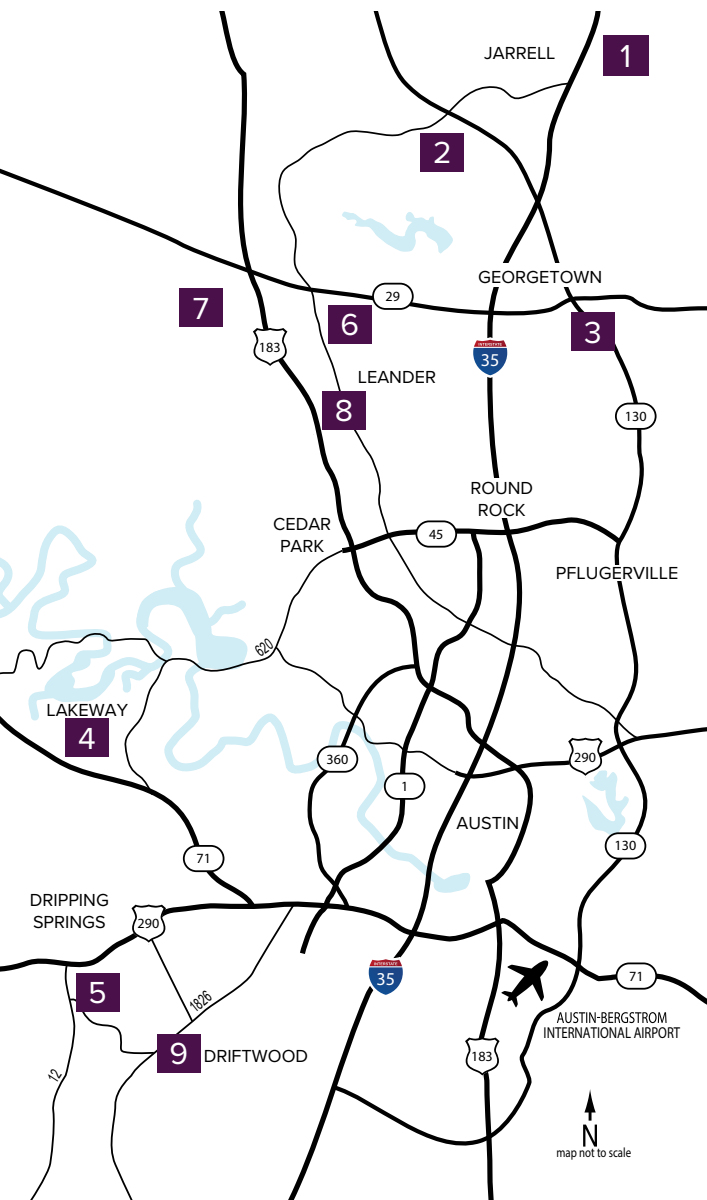

Where to find us

IN THE GREATER AUSTIN AREA

Click on a community below for more information.

New Homes from the \$200s to \$770s+

JARRELL

- 1** THE ENCLAVE AT SONTERRA
FROM THE LOW \$200s
512.884.5788

GEORGETOWN

- 2** GATLIN CREEK
FROM THE UPPER \$200s
512.271.3817
- 3** SADDLECREEK
Closeout
FROM THE MID \$200s
512.942.2300

LAKEWAY

- 4** ROUGH HOLLOW
Closeout
FROM THE UPPER \$500s
512.809.4360

DRIPPING SPRINGS

- 5** BUTLER RANCH ESTATES
Closeout
FROM THE MID \$600s
512.809.4360

LEANDER

- 6** REAGAN'S OVERLOOK
FROM THE MID \$700s
512.271.3787

- 7** DEERBROOKE
Coming Soon
512.271.3831

- 8** CRYSTAL SPRINGS

THE COVES
FROM THE MID \$200s
512.271.3851

THE FALLS
FROM THE UPPER \$200s
512.271.3851

THE LAKES
FROM THE LOW \$300s
512.271.3852

DRIFTWOOD

- 9** RIM ROCK
Closeout - Last Lot For Sale
512.809.4360

A HOME FOR
EVERY DREAM®

CenturyCommunities.com/Austin