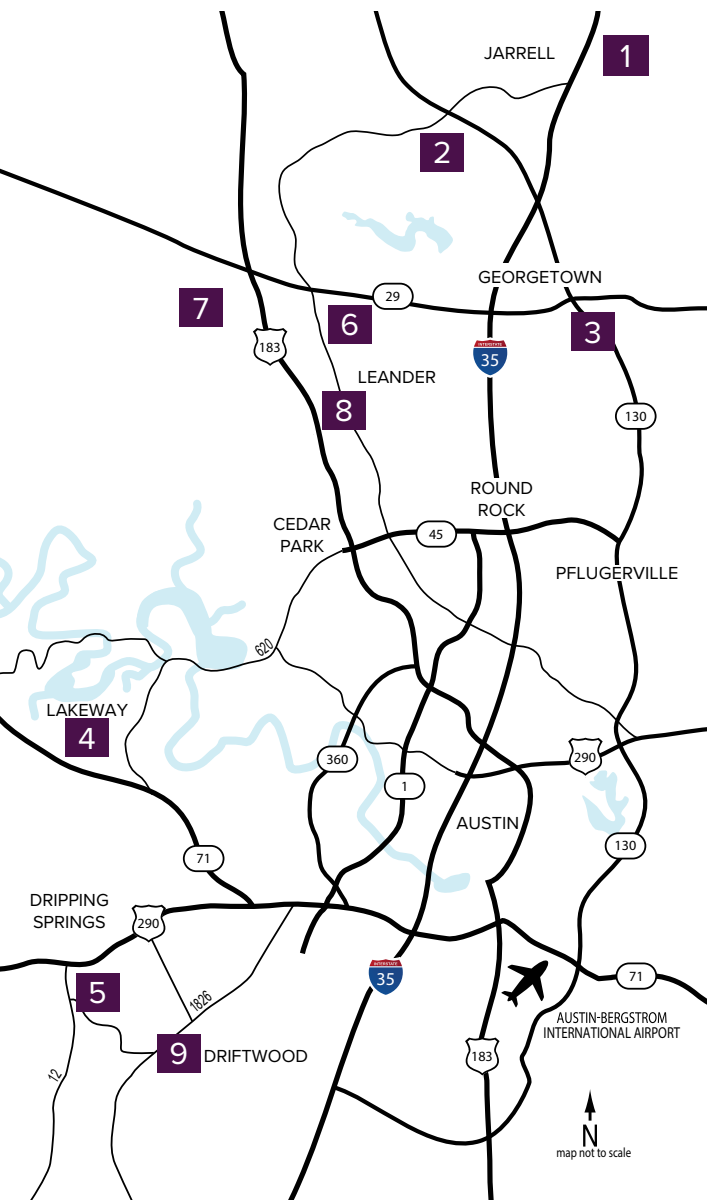

Where to find us

IN THE GREATER AUSTIN AREA

Click on a community below for more information.

New Homes from the \$200s to \$770s+

JARRELL

- 1** THE ENCLAVE AT SONTERRA
FROM THE LOW \$200s
512.884.5788

GEORGETOWN

- 2** GATLIN CREEK
FROM THE UPPER \$200s
512.271.3817
- 3** SADDLECREEK
Closeout
FROM THE MID \$200s
512.942.2300

LAKEWAY

- 4** ROUGH HOLLOW
Closeout
FROM THE UPPER \$500s
512.809.4360

DRIPPING SPRINGS

- 5** BUTLER RANCH ESTATES
Closeout
FROM THE MID \$600s
512.809.4360

LEANDER

- 6** REAGAN'S OVERLOOK
FROM THE MID \$700s
512.271.3787

- 7** DEERBROOKE
Coming Soon
512.271.3831

- 8** CRYSTAL SPRINGS

THE COVES
FROM THE MID \$200s
512.271.3851

THE FALLS
FROM THE UPPER \$200s
512.271.3851

THE LAKES
FROM THE LOW \$300s
512.271.3852

DRIFTWOOD

- 9** RIM ROCK
Closeout - Last Lot For Sale
512.809.4360

A HOME FOR
EVERY DREAM®

[CenturyCommunities.com/Austin](https://www.CenturyCommunities.com/Austin)