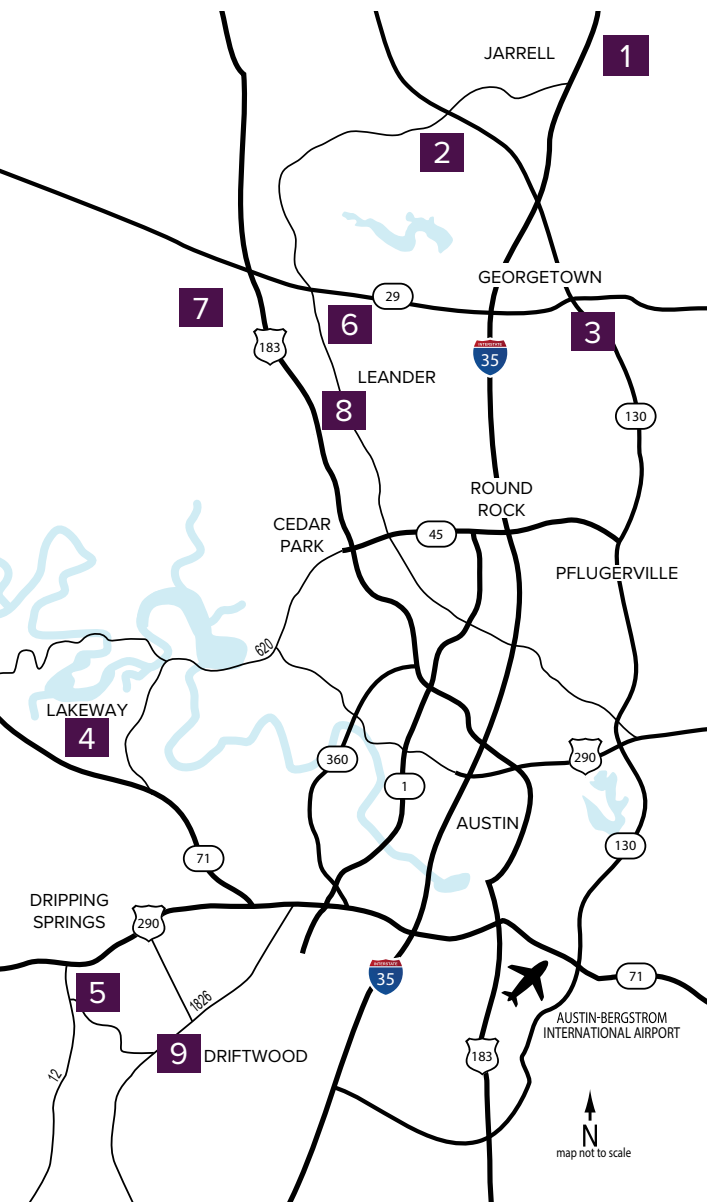

Where to find us

IN THE GREATER AUSTIN AREA

Click on a community below for more information.

New Homes from the \$200s to \$770s+

JARRELL

- 1** THE ENCLAVE AT SONTERRA
FROM THE LOW \$200s
512.884.5788

GEORGETOWN

- 2** GATLIN CREEK
FROM THE UPPER \$200s
512.271.3817
- 3** SADDLECREEK
Closeout
FROM THE MID \$200s
512.942.2300

LAKEWAY

- 4** ROUGH HOLLOW
Closeout
FROM THE UPPER \$500s
512.809.4360

DRIPPING SPRINGS

- 5** BUTLER RANCH ESTATES
Closeout
FROM THE MID \$600s
512.809.4360

LEANDER

- 6** REAGAN'S OVERLOOK
FROM THE MID \$700s
512.271.3787

- 7** DEERBROOKE
Coming Soon
512.271.3831

- 8** CRYSTAL SPRINGS

THE COVES
FROM THE MID \$200s
512.271.3851

THE FALLS
FROM THE UPPER \$200s
512.271.3851

THE LAKES
FROM THE LOW \$300s
512.271.3852

DRIFTWOOD

- 9** RIM ROCK
Closeout - Last Lot For Sale
512.809.4360

A HOME FOR
EVERY DREAM®

CenturyCommunities.com/Austin