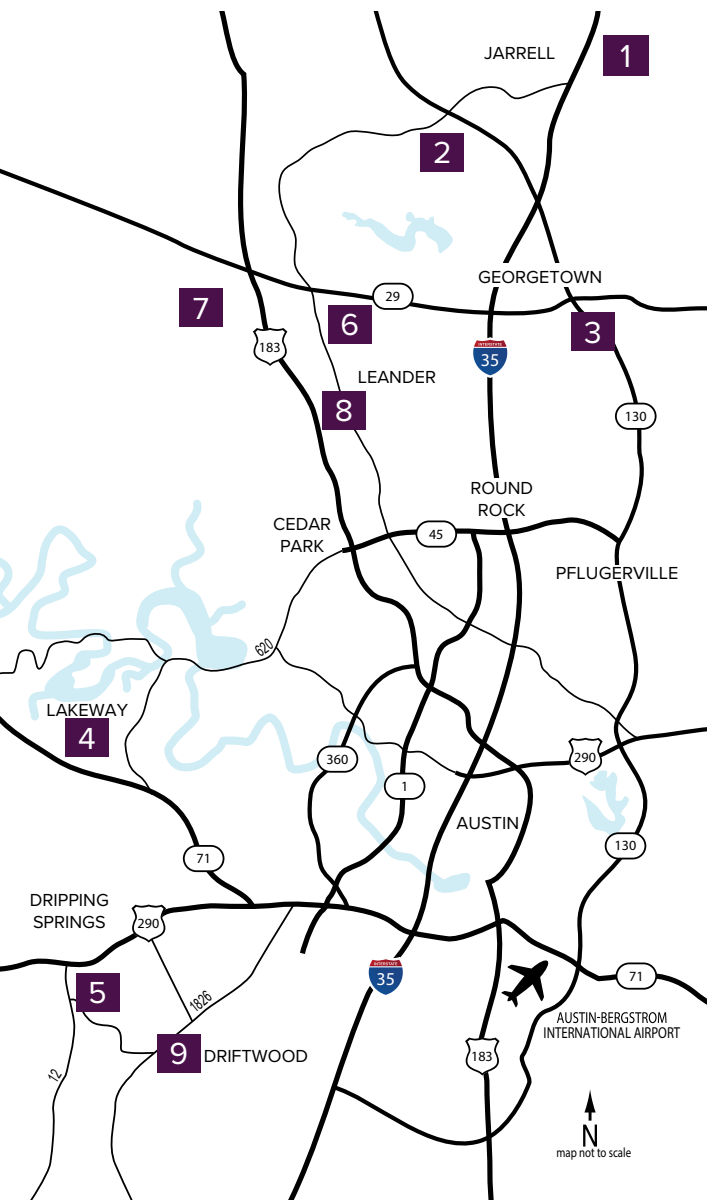

# Where to find us

## IN THE GREATER AUSTIN AREA

Click on a community below for more information.

#### GEORGETOWN

- 2** GATLIN CREEK  
FROM THE UPPER \$200s  
512.271.3817
- 3** SADDLECREEK  
*Closeout*  
FROM THE MID \$200s  
512.942.2300

**THE LAKES**  
FROM THE LOW \$300s  
512.271.3852