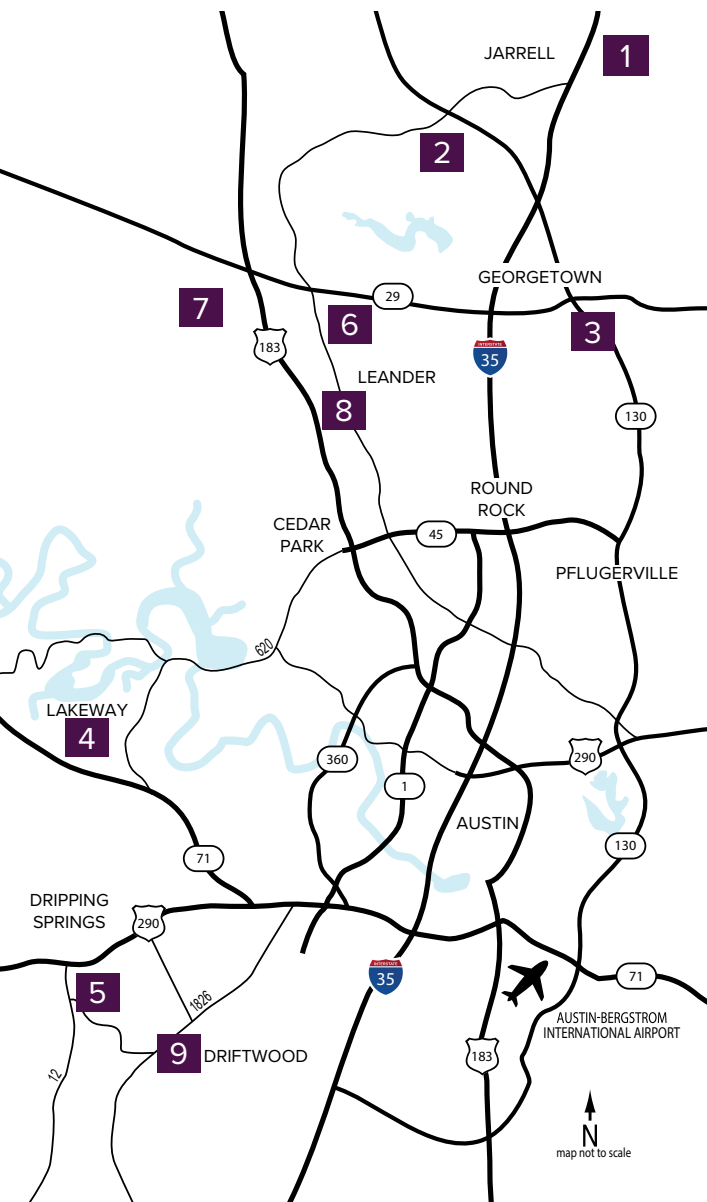

# Where to find us

## IN THE GREATER AUSTIN AREA

Click on a community below for more information.

#### GEORGETOWN

- 2** GATLIN CREEK  
FROM THE UPPER \$200s  
512.271.3817
- 3** SADDLECREEK  
*Closeout*  
FROM THE MID \$200s  
512.942.2300

**THE LAKES**  
FROM THE LOW \$300s  
512.271.3852