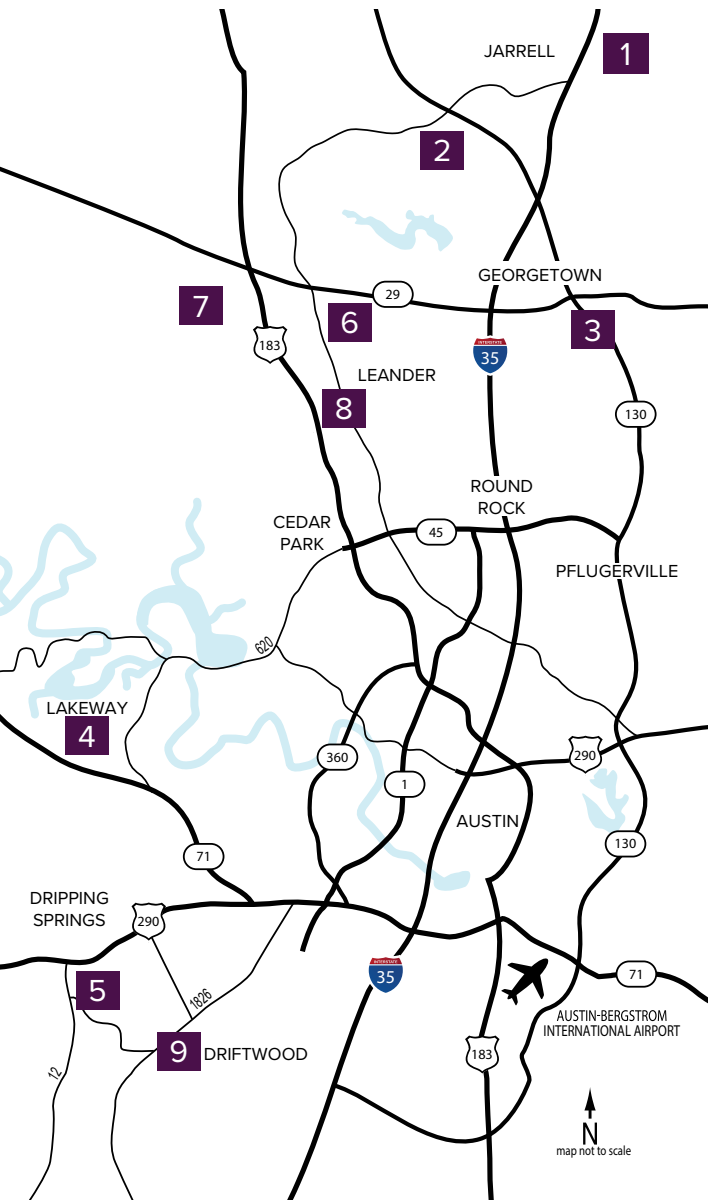

Where to find us

IN THE GREATER AUSTIN AREA

Click on a community below for more information.

New Homes from the \$200s to \$770s+

JARRELL

- 1 THE ENCLAVE AT SONTERRA
FROM THE LOW \$200s
512.884.5788

GEORGETOWN

- 2 GATLIN CREEK
FROM THE UPPER \$200s
512.271.3817
- 3 SADDLECREEK
Closeout
FROM THE MID \$200s
512.942.2300

LAKEWAY

- 4 ROUGH HOLLOW
Closeout
FROM THE UPPER \$500s
512.809.4360

DRIPPING SPRINGS

- 5 BUTLER RANCH ESTATES
Closeout
FROM THE MID \$600s
512.809.4360

LEANDER

- 6 REAGAN'S OVERLOOK
FROM THE MID \$700s
512.271.3787

- 7 DEERBROOKE
Coming Soon
512.271.3831

- 8 CRYSTAL SPRINGS

THE COVES
FROM THE MID \$200s
512.271.3851

THE FALLS
FROM THE UPPER \$200s
512.271.3851

THE LAKES
FROM THE LOW \$300s
512.271.3852

DRIFTWOOD

- 9 RIM ROCK
Closeout - Last Lot For Sale
512.809.4360

A HOME FOR
EVERY DREAM®

[CenturyCommunities.com/Austin](https://www.CenturyCommunities.com/Austin)