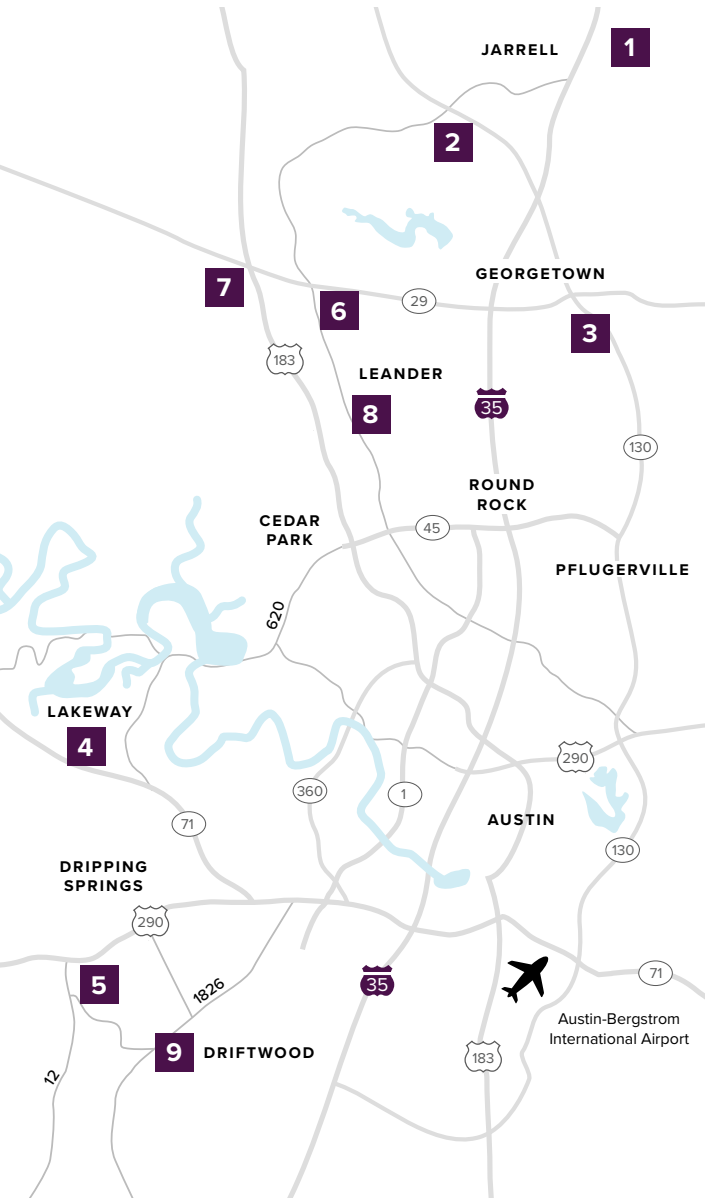

Where to find us

IN THE GREATER AUSTIN AREA

Click on a community below for more information.

NEW HOMES from the \$200s to \$790s+

JARRELL

1 | THE ENCLAVE AT SONTERRA
From the Low \$200s
512.884.5788

GEORGETOWN

2 | GATLIN CREEK
From the Upper \$200s
512.271.3817

LAKEWAY

3 | SADDLECREEK
Sold Out
From the Mid \$200s
512.271.3831

DRIPPING SPRINGS

4 | ROUGH HOLLOW
Sold Out
512.271.3831

DRIFTWOOD

5 | BUTLER RANCH ESTATES
Closeout
From the Mid \$600s
512.809.4360

LEANDER

6 | REAGAN'S OVERLOOK
From the Upper \$700s
512.271.3787

GEORGETOWN

7 | DEERBROOKE
Coming Soon
512.271.3831

LEANDER

8 | CRYSTAL SPRINGS
THE COVES
From the Mid \$200s
512.271.3851

THE FALLS
From the Low \$300s
512.271.3851

THE LAKES
From the Mid \$300s
512.271.3852

DRIFTWOOD

9 | RIM ROCK
Closeout - Last Lot For Sale
512.809.4360

A HOME FOR
EVERY DREAM®

CenturyCommunities.com/Austin