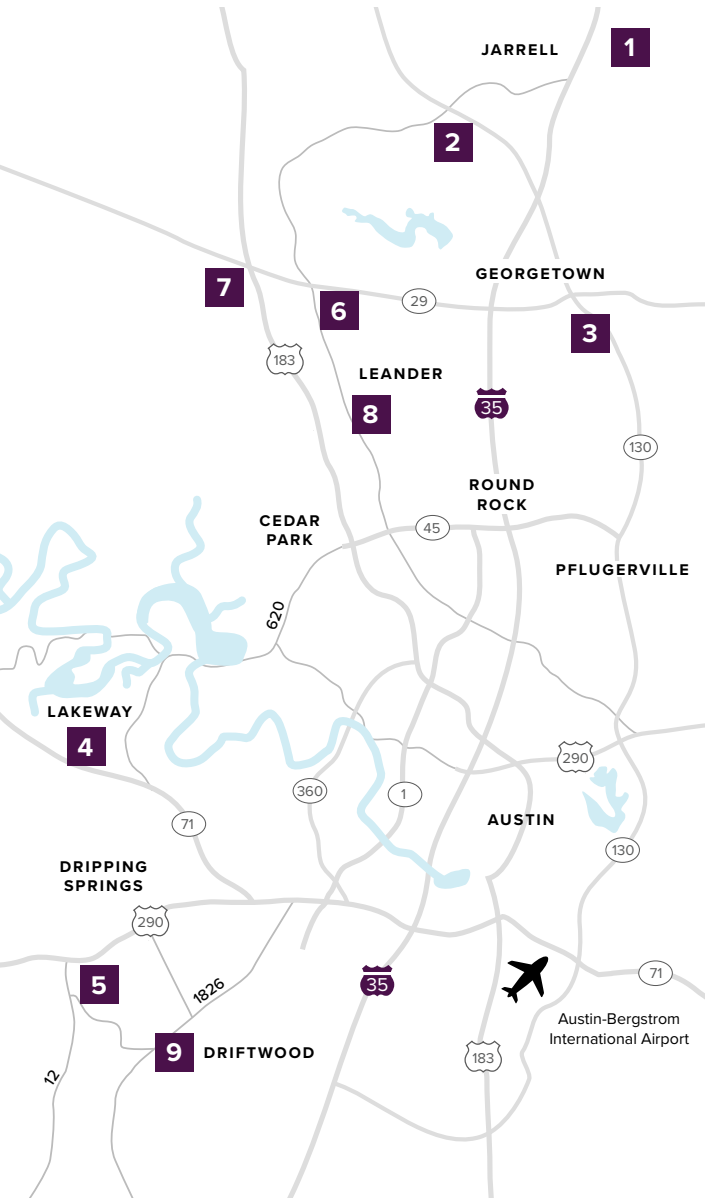

Where to find us

IN THE GREATER AUSTIN AREA

Click on a community below for more information.

NEW HOMES from the \$200s to \$790s+

JARRELL

1 | THE ENCLAVE AT SONTERRA
From the Low \$200s
512.884.5788

GEORGETOWN

2 | GATLIN CREEK
From the Upper \$200s
512.271.3817

LAKEWAY

3 | SADDLECREEK
Sold Out
From the Mid \$200s
512.271.3831

DRIPPING SPRINGS

4 | ROUGH HOLLOW
Sold Out
512.271.3831

DRIFTWOOD

5 | BUTLER RANCH ESTATES
Closeout
From the Mid \$600s
512.809.4360

LEANDER

6 | REAGAN'S OVERLOOK
From the Upper \$700s
512.271.3787

GEORGETOWN

7 | DEERBROOKE
Coming Soon
512.271.3831

LEANDER

8 | CRYSTAL SPRINGS
THE COVES
From the Mid \$200s
512.271.3851

THE FALLS
From the Low \$300s
512.271.3851

THE LAKES
From the Mid \$300s
512.271.3852

DRIFTWOOD

9 | RIM ROCK
Closeout - Last Lot For Sale
512.809.4360

A HOME FOR
EVERY DREAM®

[CenturyCommunities.com/Austin](https://www.CenturyCommunities.com/Austin)