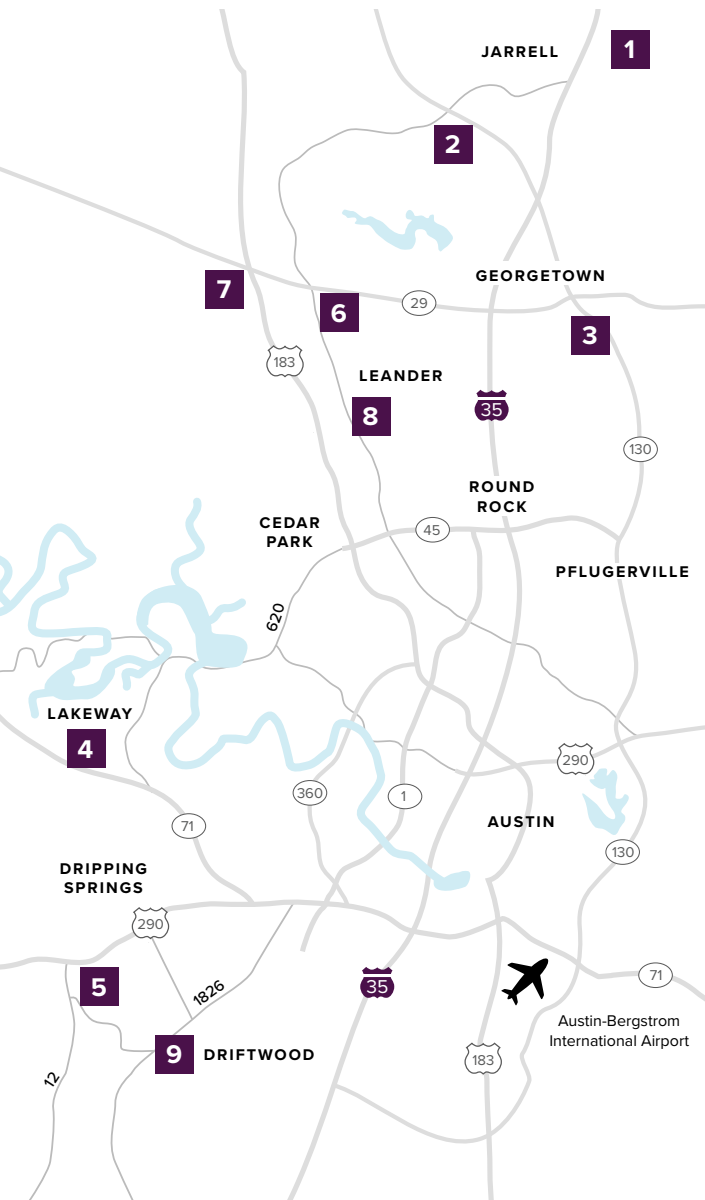

Where to find us

IN THE GREATER AUSTIN AREA

Click on a community below for more information.

NEW HOMES from the \$200s to \$790s+

JARRELL

1 | THE ENCLAVE AT SONTERRA
From the Low \$200s
512.884.5788

GEORGETOWN

2 | GATLIN CREEK
From the Upper \$200s
512.271.3817

LAKEWAY

3 | SADDLECREEK
Sold Out
From the Mid \$200s
512.271.3831

DRIPPING SPRINGS

4 | ROUGH HOLLOW
Sold Out
512.271.3831

DRIFTWOOD

5 | BUTLER RANCH ESTATES
Closeout
From the Mid \$600s
512.809.4360

LEANDER

6 | REAGAN'S OVERLOOK
From the Upper \$700s
512.271.3787

THE FALLS

7 | DEERBROOKE
Coming Soon
512.271.3831

THE COVES

8 | CRYSTAL SPRINGS
From the Mid \$200s
512.271.3851

THE LAKES

From the Low \$300s
512.271.3851

THE LAKES

From the Mid \$300s
512.271.3852

DRIFTWOOD

9 | RIM ROCK
Closeout - Last Lot For Sale
512.809.4360

A HOME FOR
EVERY DREAM®

[CenturyCommunities.com/Austin](https://www.CenturyCommunities.com/Austin)