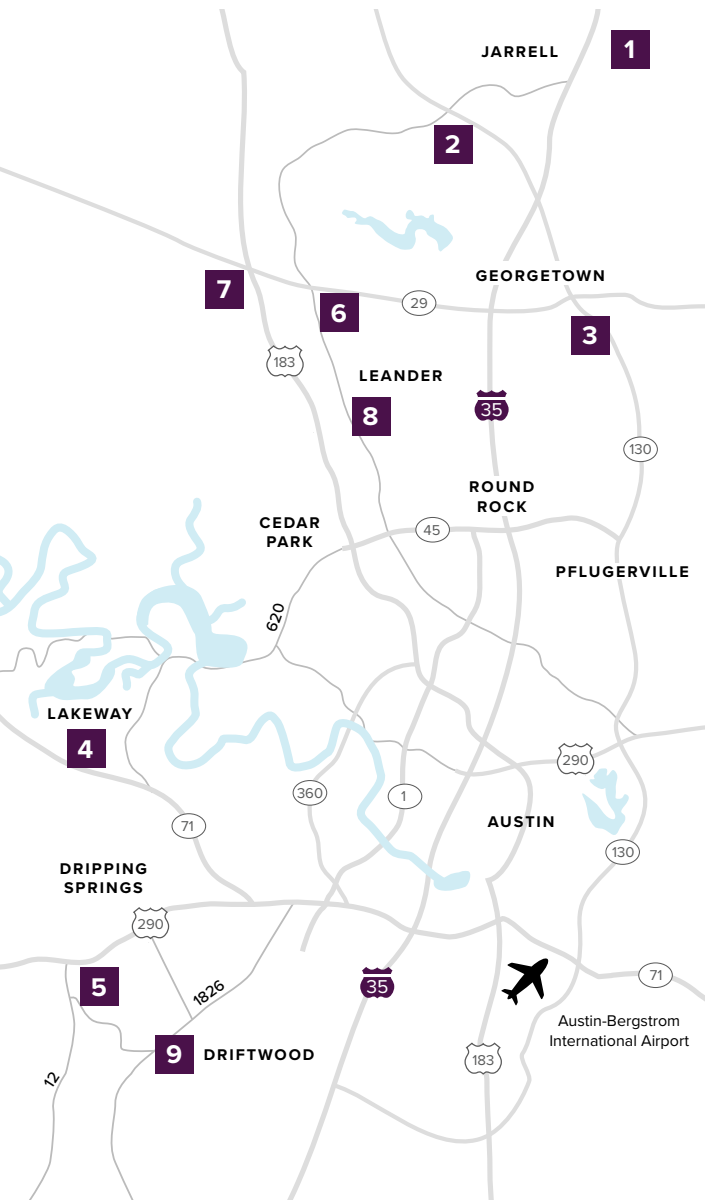

Where to find us

IN THE GREATER AUSTIN AREA

Click on a community below for more information.

NEW HOMES from the \$200s to \$790s+

JARRELL

- 1 | THE ENCLAVE AT SONTERRA
From the Low \$200s
512.884.5788

GEORGETOWN

- 2 | GATLIN CREEK
From the Upper \$200s
512.271.3817
- 3 | SADDLECREEK
Sold Out
From the Mid \$200s
512.271.3831

LAKEWAY

- 4 | ROUGH HOLLOW
Sold Out
512.271.3831

DRIPPING SPRINGS

- 5 | BUTLER RANCH ESTATES
Closeout
From the Mid \$600s
512.809.4360

LEANDER

- 6 | REAGAN'S OVERLOOK
From the Upper \$700s
512.271.3787

- 7 | DEERBROOKE
Coming Soon
512.271.3831

- 8 | CRYSTAL SPRINGS

- THE COVES
From the Mid \$200s
512.271.3851

- THE FALLS
From the Low \$300s
512.271.3851

- THE LAKES
From the Mid \$300s
512.271.3852

DRIFTWOOD

- 9 | RIM ROCK
Closeout - Last Lot For Sale
512.809.4360

A HOME FOR
EVERY DREAM®

CenturyCommunities.com/Austin