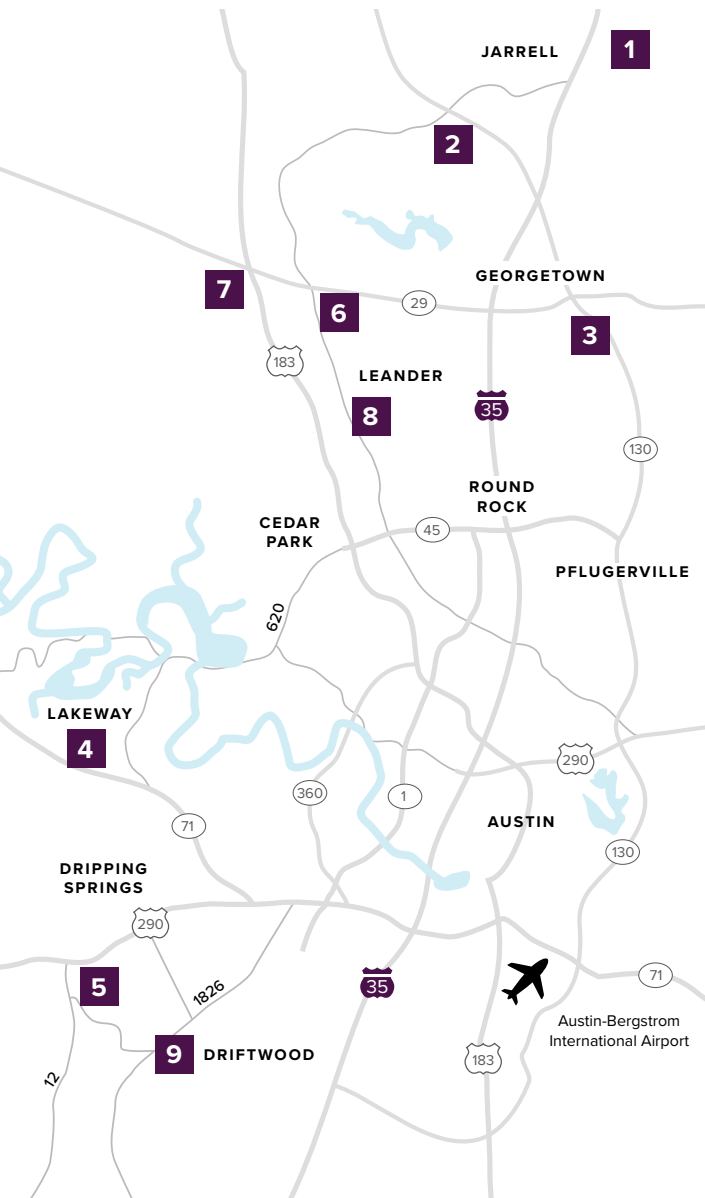

Where to find us

IN THE GREATER AUSTIN AREA

Click on a community below for more information.

NEW HOMES

from the \$200s to \$790s+

JARRELL

1 | THE ENCLAVE AT SONTERRA
From the Low \$200s
512.884.5788

GEORGETOWN

2 | GATLIN CREEK
From the Upper \$200s
512.271.3817

LAKEWAY

3 | SADDLECREEK
Sold Out
From the Mid \$200s
512.271.3831

DRIPPING SPRINGS

4 | ROUGH HOLLOW
Sold Out
512.271.3831

DRIFTWOOD

5 | BUTLER RANCH ESTATES
Closeout
From the Mid \$600s
512.809.4360

LEANDER

6 | REAGAN'S OVERLOOK
From the Upper \$700s
512.271.3787

GEORGETOWN

7 | DEERBROOKE
Coming Soon
512.271.3831

LEANDER

8 | CRYSTAL SPRINGS
THE COVES
From the Mid \$200s
512.271.3851

THE FALLS
From the Low \$300s
512.271.3851

THE LAKES
From the Mid \$300s
512.271.3852

DRIFTWOOD

9 | RIM ROCK
Closeout - Last Lot For Sale
512.809.4360

A HOME FOR
EVERY DREAM®

CenturyCommunities.com/Austin