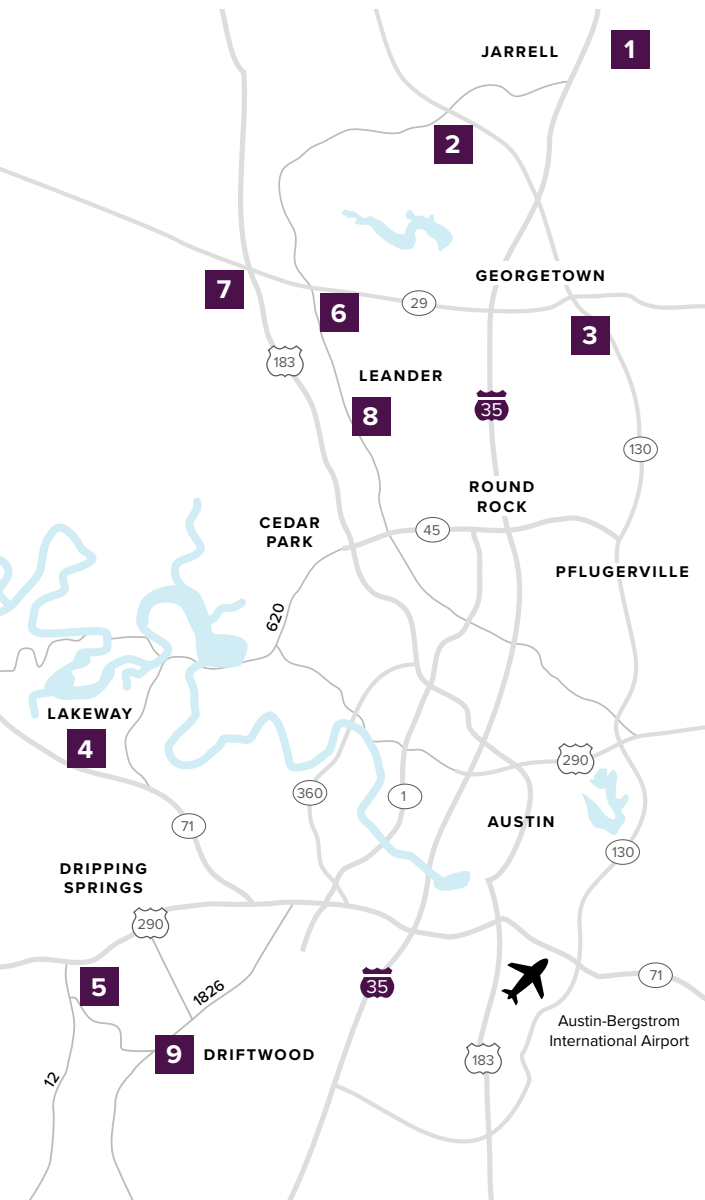

Where to find us

IN THE GREATER AUSTIN AREA

Click on a community below for more information.

NEW HOMES

from the \$200s to \$790s+

JARRELL

1 | THE ENCLAVE AT SONTERRA
From the Low \$200s
512.884.5788

GEORGETOWN

2 | GATLIN CREEK
From the Upper \$200s
512.271.3817

LAKEWAY

3 | SADDLECREEK
Sold Out
From the Mid \$200s
512.271.3831

DRIPPING SPRINGS

4 | ROUGH HOLLOW
Sold Out
512.271.3831

DRIFTWOOD

5 | BUTLER RANCH ESTATES
Closeout
From the Mid \$600s
512.809.4360

LEANDER

6 | REAGAN'S OVERLOOK
From the Upper \$700s
512.271.3787

GEORGETOWN

7 | DEERBROOKE
Coming Soon
512.271.3831

LEANDER

8 | CRYSTAL SPRINGS
THE COVES
From the Mid \$200s
512.271.3851

THE FALLS
From the Low \$300s
512.271.3851

THE LAKES
From the Mid \$300s
512.271.3852

DRIFTWOOD

9 | RIM ROCK
Closeout - Last Lot For Sale
512.809.4360

A HOME FOR
EVERY DREAM®

[CenturyCommunities.com/Austin](https://www.CenturyCommunities.com/Austin)