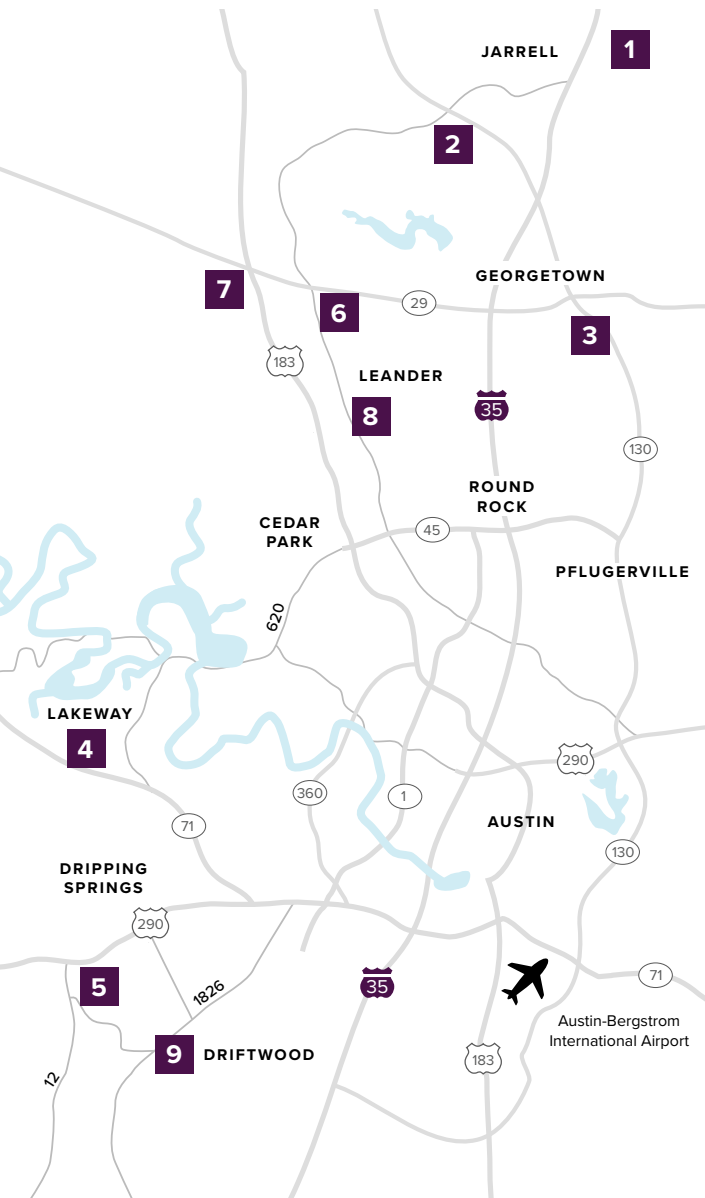

Where to find us

IN THE GREATER AUSTIN AREA

Click on a community below for more information.

NEW HOMES from the \$200s to \$790s+

JARRELL

- 1 | THE ENCLAVE AT SONTERRA
From the Low \$200s
512.884.5788

GEORGETOWN

- 2 | GATLIN CREEK
From the Upper \$200s
512.271.3817
- 3 | SADDLECREEK
Sold Out
From the Mid \$200s
512.271.3831

LAKEWAY

- 4 | ROUGH HOLLOW
Sold Out
512.271.3831

DRIPPING SPRINGS

- 5 | BUTLER RANCH ESTATES
Closeout
From the Mid \$600s
512.809.4360

LEANDER

- 6 | REAGAN'S OVERLOOK
From the Upper \$700s
512.271.3787

- 7 | DEERBROOKE
Coming Soon
512.271.3831

- 8 | CRYSTAL SPRINGS

- THE COVES
From the Mid \$200s
512.271.3851

- THE FALLS
From the Low \$300s
512.271.3851

- THE LAKES
From the Mid \$300s
512.271.3852

DRIFTWOOD

- 9 | RIM ROCK
Closeout - Last Lot For Sale
512.809.4360

A HOME FOR
EVERY DREAM®

CenturyCommunities.com/Austin