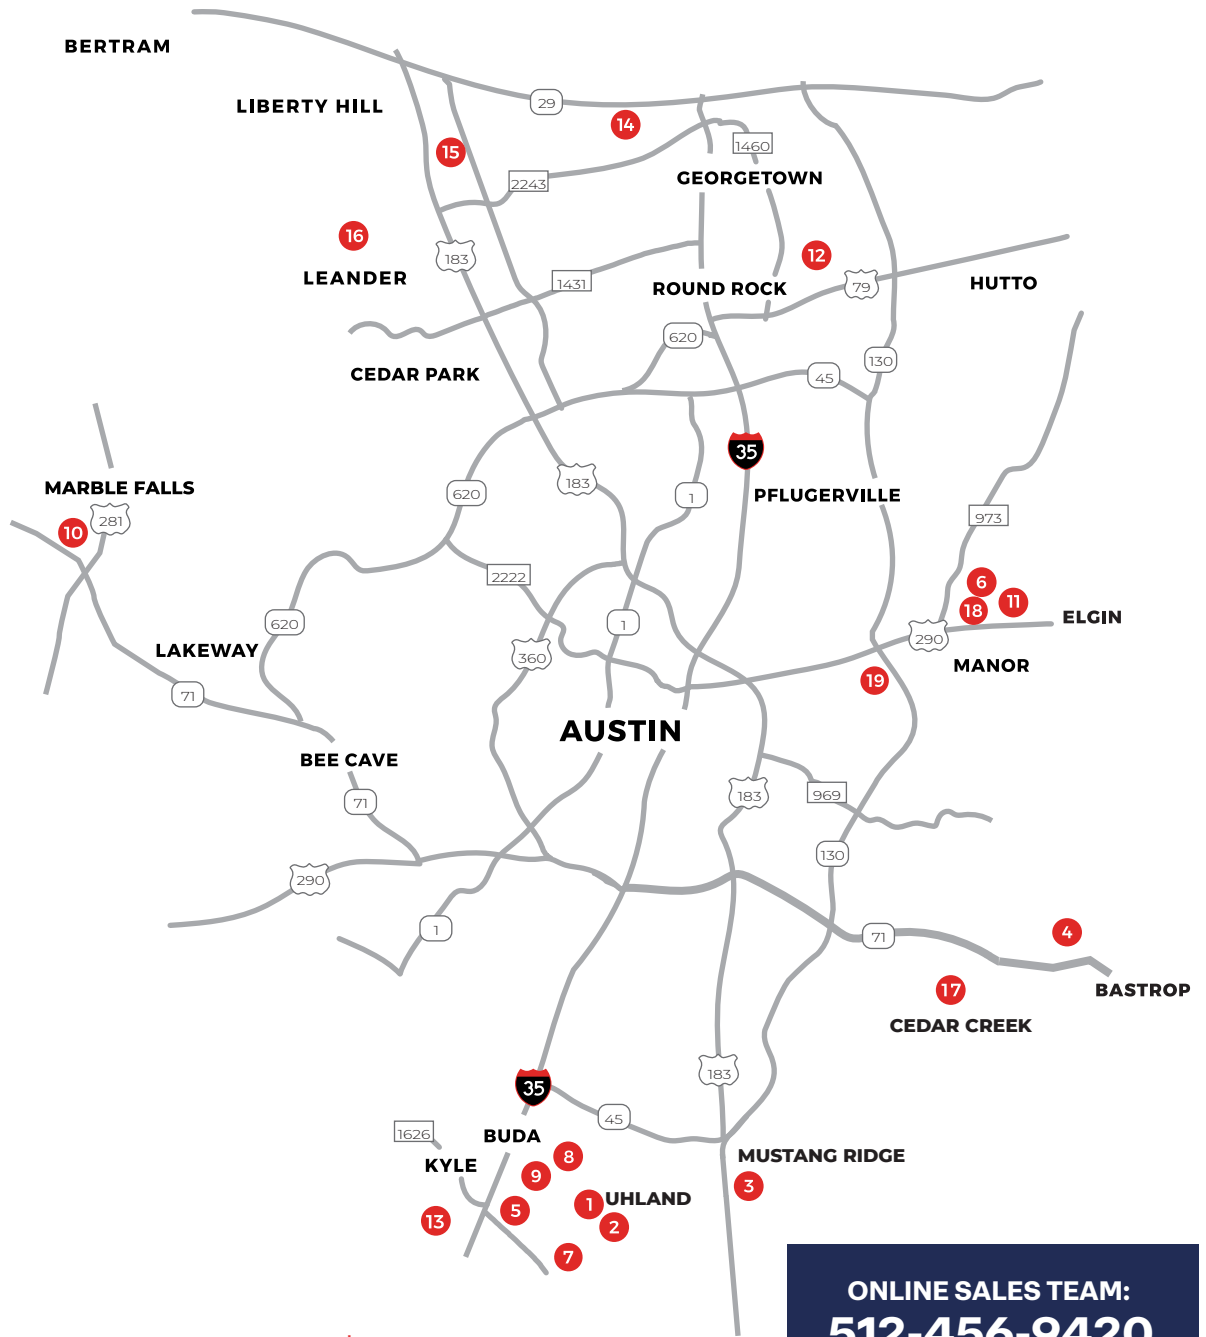

SCAN FOR INVENTORY

**ONLINE SALES TEAM:
512-456-9420**

LOW \$200's

- 1. **WAYSIDE**
Uhland
- 2. **MARIGOLD**
Uhland
- 3. **DURANGO**
Mustang Ridge
- 4. **VALVERDE**
Bastrop

HIGH \$200's

- 5. **TALAVERA**
Kyle
- 6. **PALOMINO**
Manor
- 7. **WATERMILL**
Uhland

LOW \$300's

- 8. **PRAIRIE LAKES**
Buda
- 9. **SOUTHGROVE**
Kyle

MID \$300's

- 10. **THUNDER ROCK**
Marble Falls
- 11. **CARILLON**
Manor
- 12. **AVERY CENTRE**
Round Rock
- 13. **BROOKS RANCH**
Kyle

HIGH \$300's

- 14. **RIVERVIEW**
Georgetown

MID \$400's

- 15. **BAR W RANCH**
Leander
- 16. **ROSENBUSCH RANCH**
Leander

COMING SOON

- 17. **RAILHEAD**
Cedar Creek
- 18. **MONARCH RANCH**
Manor
- 19. **TRAILS AT WILDHORSE**
Austin