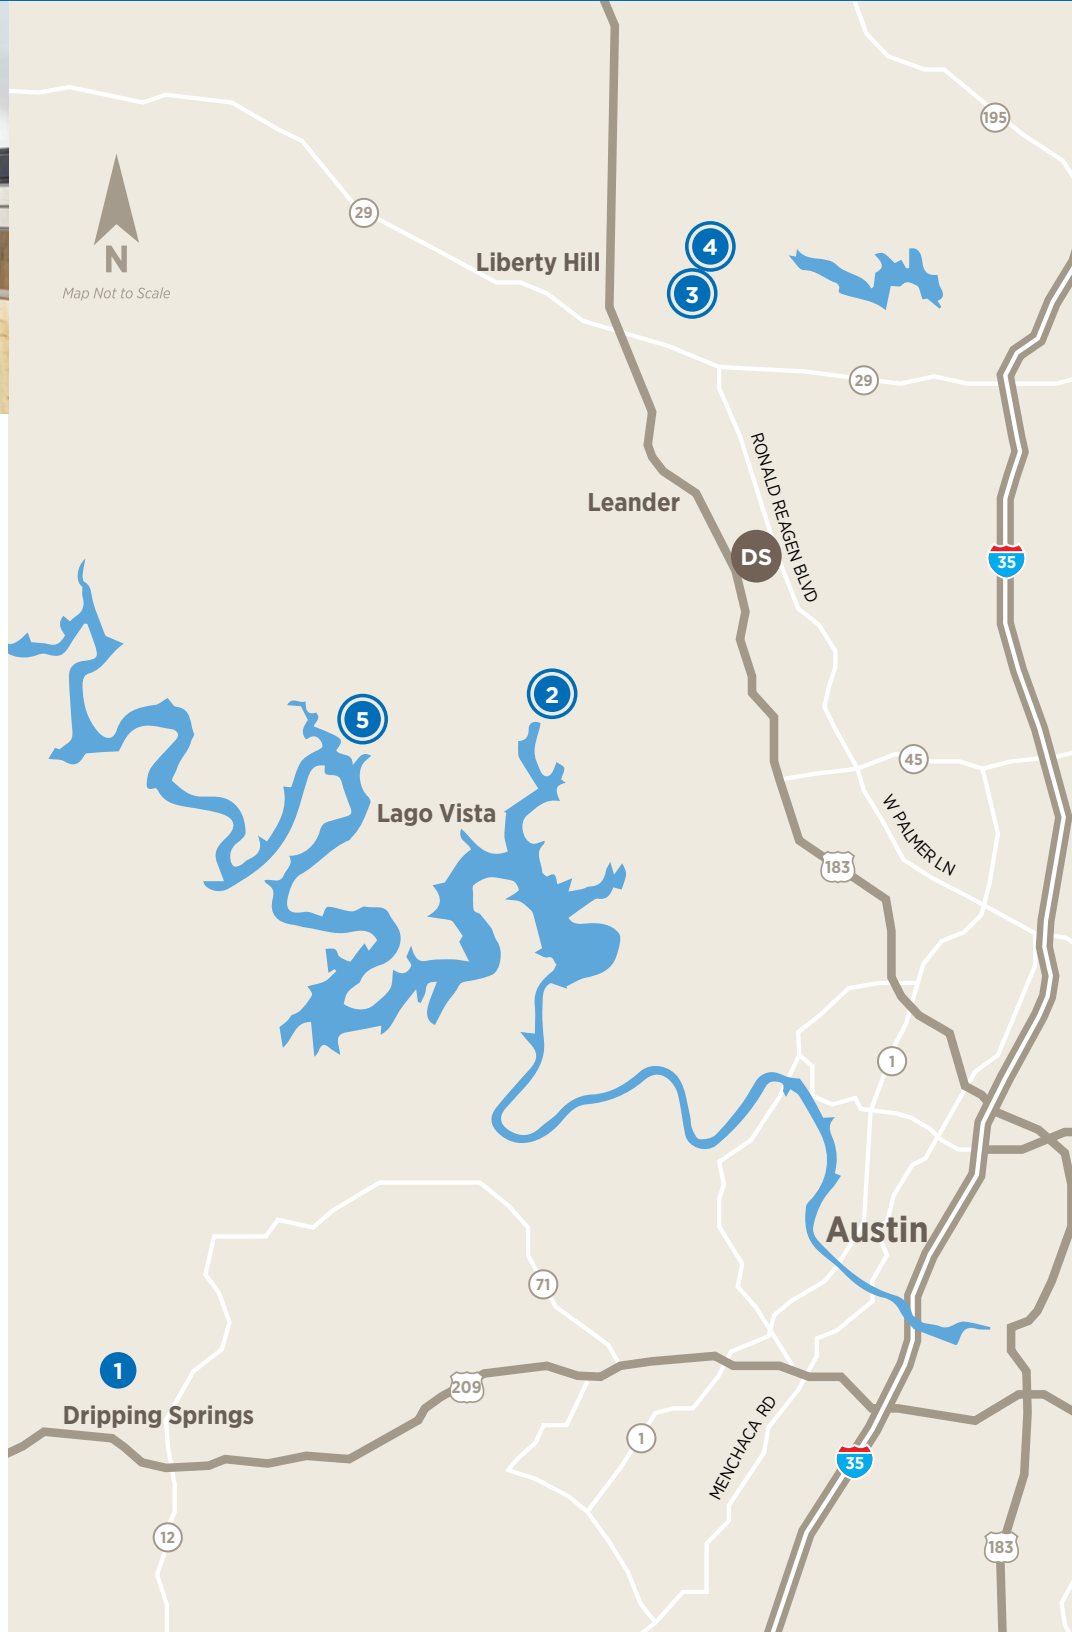

## MAP GUIDE TO TOLL BROTHERS COMMUNITIES IN THE AUSTIN AREA

**DS** **AUSTIN DESIGN STUDIO**  
 1320 Arrow Point Dr, Suite 401  
 Cedar Park, TX 78613  
 737-227-5730

**1** **ESPERANZA**  
 166 Prairie Clover Dr  
 Dripping Springs, TX 78620  
 0.75 acre home sites

**2** **TRAVISSO**  
 1837 Ficuzza Wy  
 Leander, TX 78641  
 Capri Collection—50-foot-wide home sites  
 Siena Collection—60-foot-wide home sites  
 Naples Collection—70-foot-wide home sites  
 Florence Collection—80+-foot-wide home sites

**3** **TOLL BROTHERS AT SANTA RITA RANCH**  
 528 Exploration Cr  
 Liberty Hill, TX 78628  
 70-foot-wide home sites

**4** **REGENCY AT SANTA RITA RANCH**  
**55+** 500 Sweetgrass Ct  
 Liberty Hill, TX 78642  
 Garden Collection—50-foot-wide home sites  
 Meadow Collection—60-foot-wide home sites  
 Orchard Collection—70-foot-wide home sites

**5** **LAKESIDE AT TESSERA**  
 Coming Soon

**●** = AMENITIES/RESORT

**55+** = ACTIVE ADULT COMMUNITY