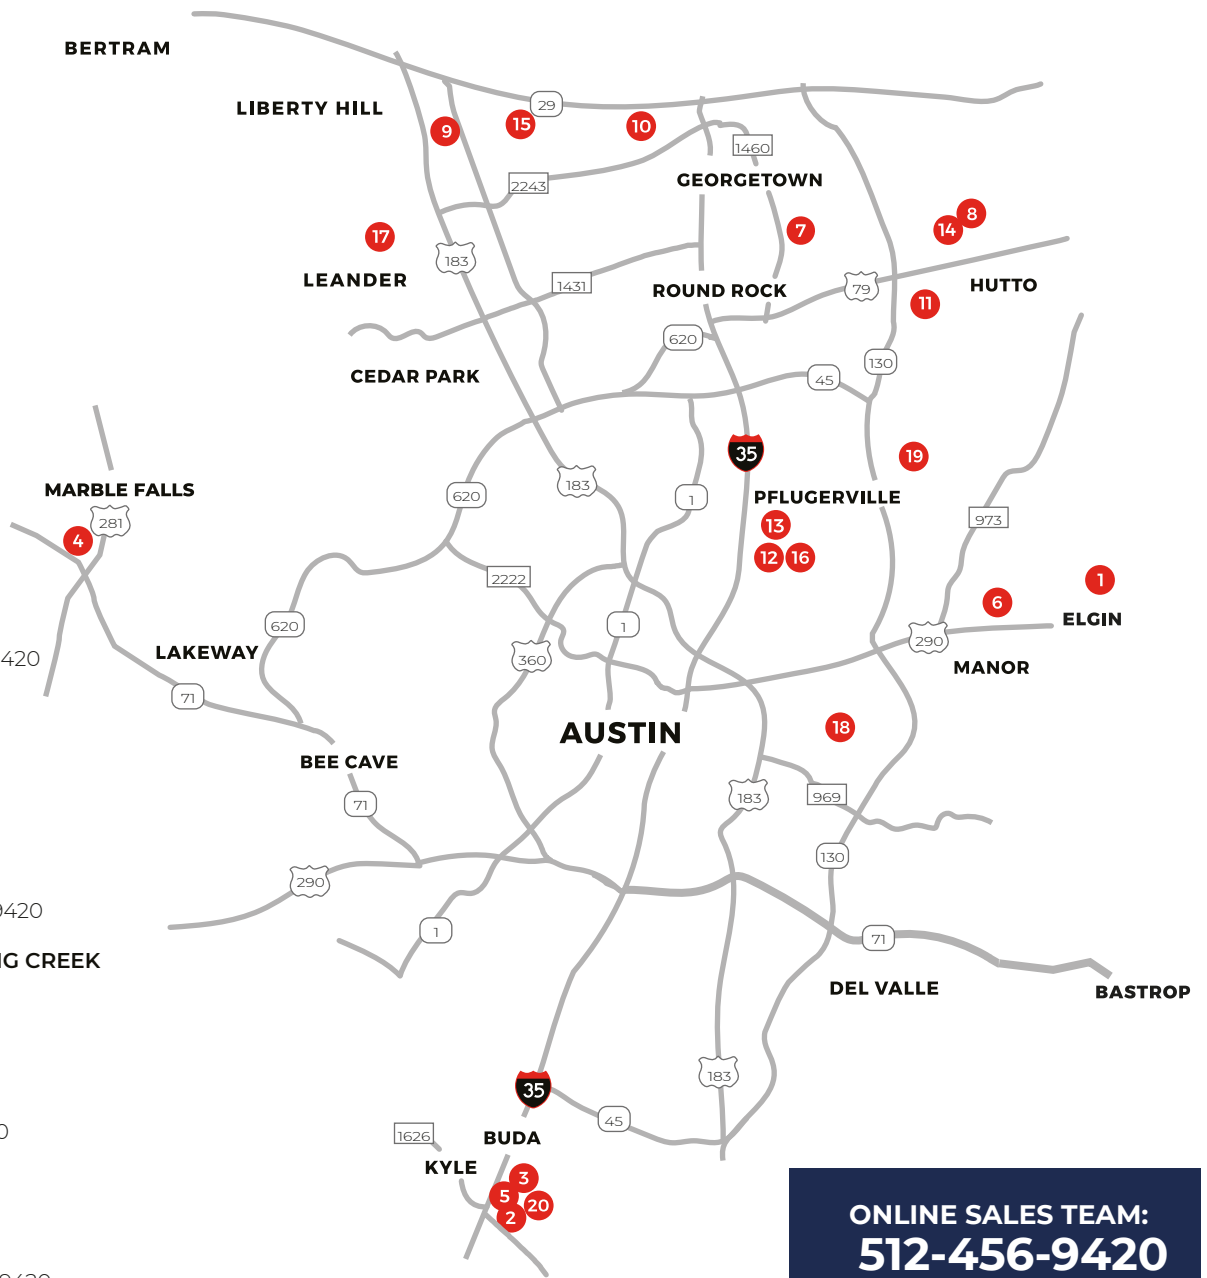

BERTRAM

LIBERTY HILL

GEORGETOWN

LEANDER

ROUND ROCK

HUTTO

CEDAR PARK

PFLUGERVILLE

MARBLE FALLS

ELGIN

HIGH $200's

1. PEPPERGRASS
  Elgin 512-456-9420
2. HARVEST CREEK
  Uhland 512-456-9420

LOW $300's

3. SOUTHGROVE
  Kyle 512-456-9420

MID $300's

4. THUNDER ROCK
  Marble Falls 512-456-9420
5. TALAVERA
  Kyle 512-456-9420

6. CARILLON
  Manor 512-456-9420

7. PARKS AT WESTHAVEN
  Georgetown 512-456-9420

8. MEADOWS AT MUSTANG CREEK
  Hutto 512-456-9420

HIGH $300's

9. BAR W RANCH
  Leander 512-456-9420

MID $400's

10. RIVERVIEW
  Georgetown 512-456-9420

11. SOUTHGATE
  Hutto 512-456-9420

12. PIONEER HILL
  Austin 512-456-9420

13. HILLCREST
  Pflugerville 512-456-9420

14. MUSTANG CREEK
  Hutto 512-456-9420

MID $400's (CONT'D)

15. LIVELY RANCH
  Georgetown 512-456-9420

16. PIONEER CROSSING EAST
  Austin 512-456-9420

17. ROSENBUSCH RANCH
  Leander 512-456-9420

HIGH $400's

18. PARKER STATION
  Austin 512-456-9420

LOW $500's

19. SORENTO
  Pflugerville 512-456-9420

COMING SOON

20. WATERMILL
  Uhland 512-456-9420

**ONLINE SALES TEAM:
512-456-9420**

MODEL HOME HOURS:

Sun & Mon 12-6 | Tues - Sat 10-6

Prices shown are base home prices and do not include closing cost and fees, modifications to plans and custom features which may substantially affect final cost of the home. Prices, plans, features, options, availability and co-broke are subject to change without notice. Additional restrictions may apply. Square footages are approximate. Map is not to scale. REV. 3.8.2023