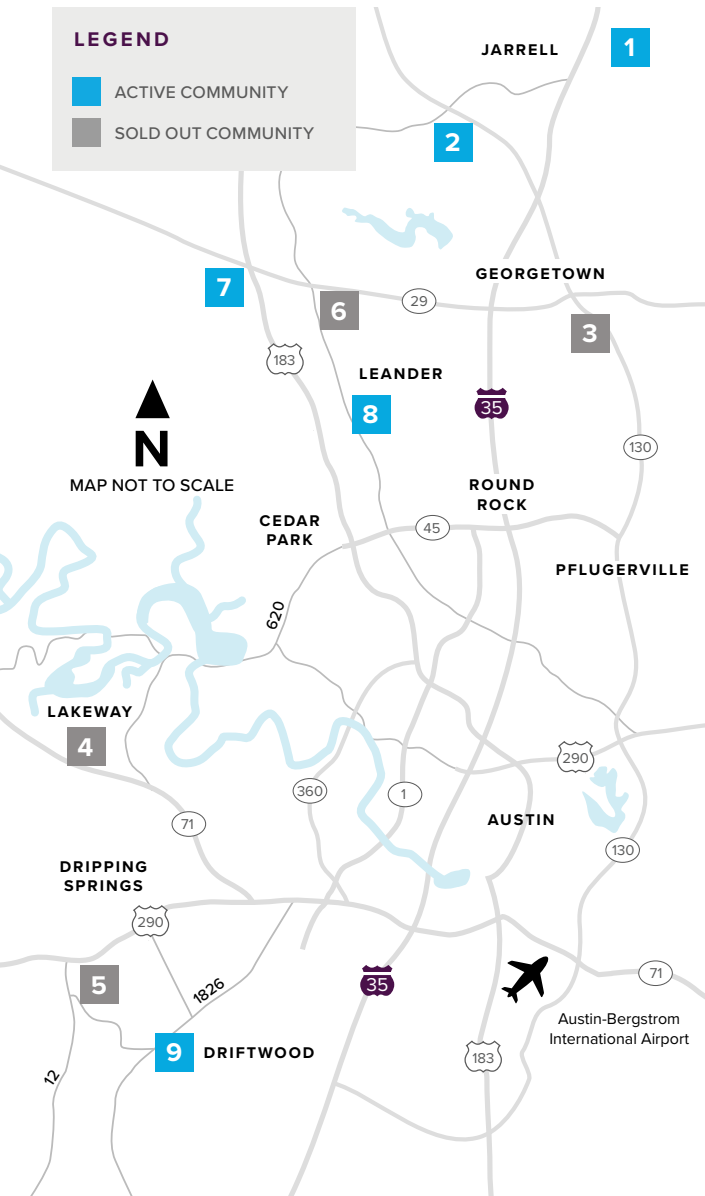

Where to find us

IN THE GREATER AUSTIN AREA

Click on a community below for more information.

NEW HOMES

from the \$200s to \$800s+

JARRELL

- 1** THE ENCLAVE AT SONTERRA
From the Low \$200s
512.884.5788

GEORGETOWN

- 2** GATLIN CREEK
From the Low \$300s
512.271.3817
- 3** SADDLECREEK
SOLD OUT
512.271.3831

LAKEWAY

- 4** ROUGH HOLLOW
SOLD OUT
512.271.3831

DRIPPING SPRINGS

- 5** BUTLER RANCH ESTATES
SOLD OUT
512.809.4360

LEANDER

- 6** REAGAN'S OVERLOOK
SOLD OUT
512.271.3787

- 7** DEERBROOKE
Coming Soon
512.271.3831

8 CRYSTAL SPRINGS

- THE COVES
From the Upper \$200s
512.271.3851

- THE FALLS
From the Low \$300s
512.271.3851

- THE LAKES
From the Mid \$300s
512.271.3852

DRIFTWOOD

- 9** RIM ROCK
Closeout - Last Lot For Sale
512.809.4360

A HOME FOR
EVERY DREAM®

CenturyCommunities.com/Austin