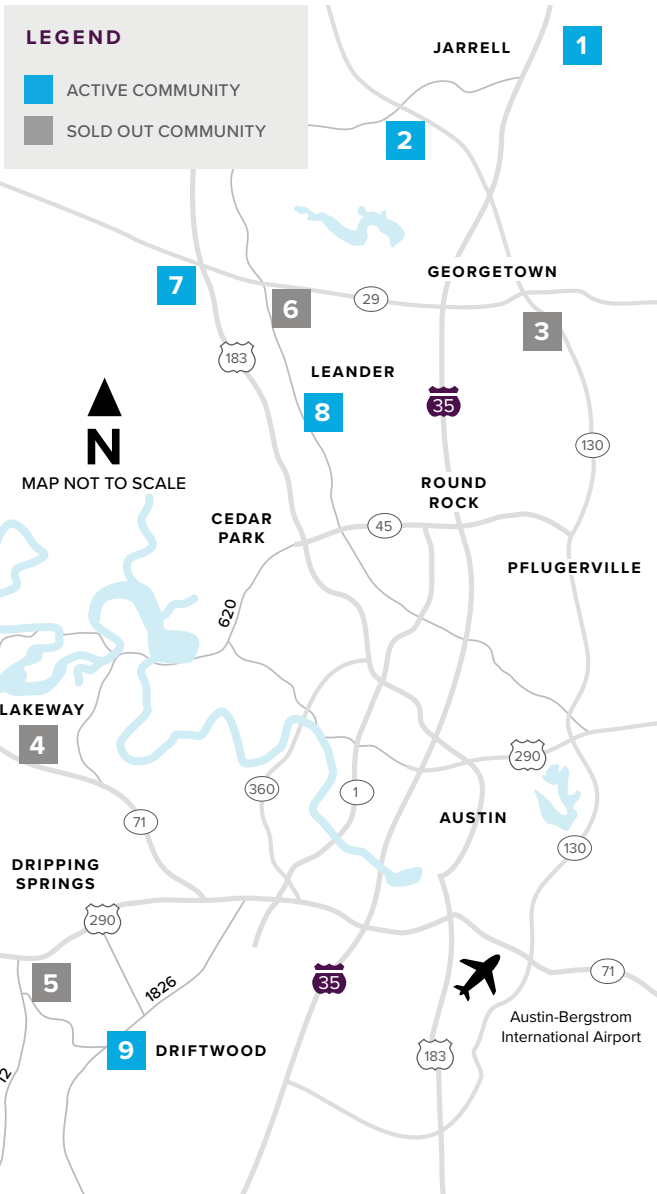

Where to find us

IN THE GREATER AUSTIN AREA

Click on a community below for more information.

NEW HOMES

from the \$200s to \$800s+

JARRELL

- 1** THE ENCLAVE AT SONTERRA
From the Low \$200s
512.884.5788

GEORGETOWN

- 2** GATLIN CREEK
From the Low \$300s
512.271.3817
- 3** SADDLECREEK
SOLD OUT
512.271.3831

LAKEWAY

- 4** ROUGH HOLLOW
SOLD OUT
512.271.3831

DRIPPING SPRINGS

- 5** BUTLER RANCH ESTATES
SOLD OUT
512.809.4360

LEANDER

- 6** REAGAN'S OVERLOOK
SOLD OUT
512.271.3787

- 7** DEERBROOKE
Coming Soon
512.271.3831

8 CRYSTAL SPRINGS

- THE COVES
From the Upper \$200s
512.271.3851

- THE FALLS
From the Low \$300s
512.271.3851

- THE LAKES
From the Mid \$300s
512.271.3852

DRIFTWOOD

- 9** RIM ROCK
Closeout - Last Lot For Sale
512.809.4360

A HOME FOR
EVERY DREAM®

CenturyCommunities.com/Austin