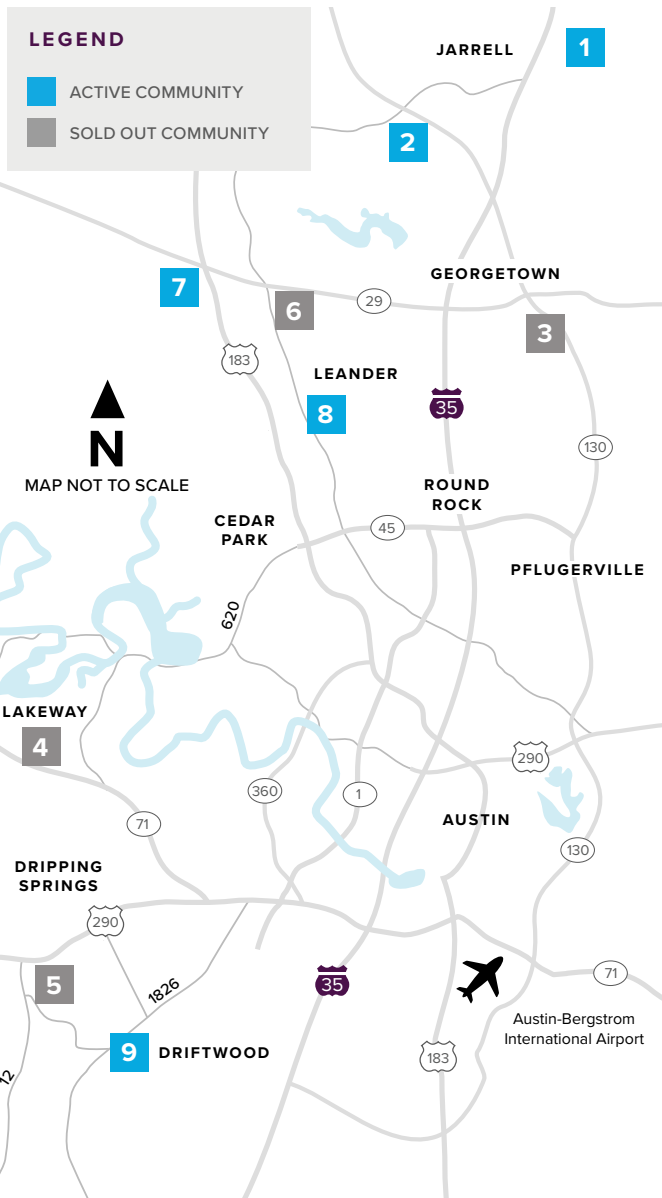

# Where to find us

## IN THE GREATER AUSTIN AREA

Click on a community below for more information.

#### GEORGETOWN

- 2** GATLIN CREEK  
From the Low \$300s  
512.271.3817
- 3** SADDLECREEK  
**SOLD OUT**  
512.271.3831

- THE LAKES  
From the Mid \$300s  
512.271.3852