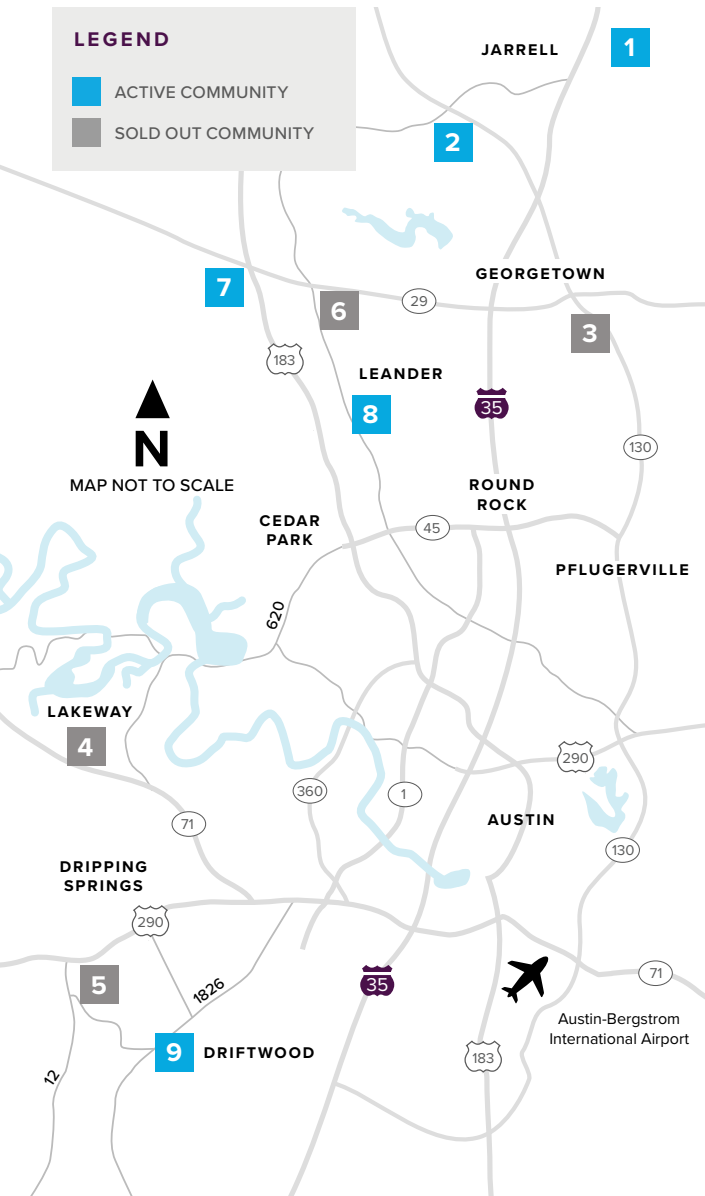

# Where to find us

## IN THE GREATER AUSTIN AREA

Click on a community below for more information.

#### GEORGETOWN

- 2** GATLIN CREEK  
From the Low \$300s  
512.271.3817
- 3** SADDLECREEK  
SOLD OUT  
512.271.3831

- THE LAKES  
From the Mid \$300s  
512.271.3852