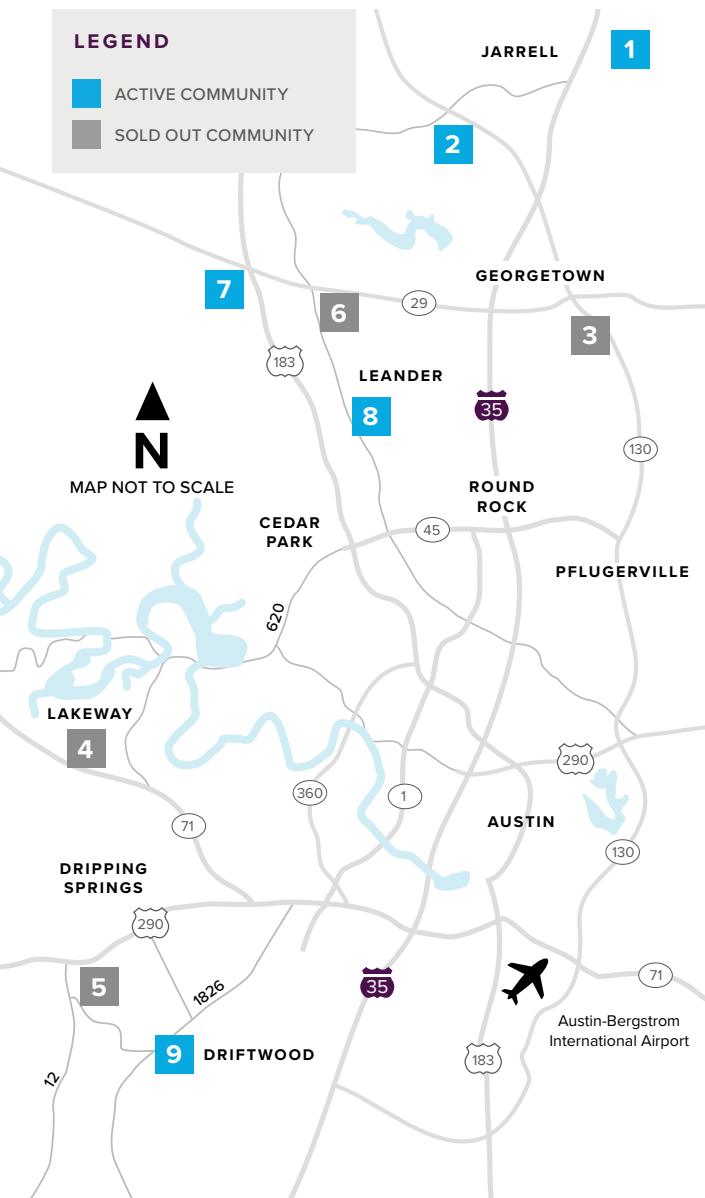

Where to find us

IN THE GREATER AUSTIN AREA

Click on a community below for more information.

NEW HOMES from the \$200s to \$800s+

JARRELL

- 1** THE ENCLAVE AT SONTERRA
From the Low \$200s
512.884.5788

GEORGETOWN

- 2** GATLIN CREEK
From the Low \$300s
512.271.3817
- 3** SADDLECREEK
SOLD OUT
512.271.3831

LAKEWAY

- 4** ROUGH HOLLOW
SOLD OUT
512.271.3831

DRIPPING SPRINGS

- 5** BUTLER RANCH ESTATES
SOLD OUT
512.809.4360

LEANDER

- 6** REAGAN'S OVERLOOK
SOLD OUT
512.271.3787

- 7** DEERBROOKE
Coming Soon
512.271.3831

- 8** CRYSTAL SPRINGS

- THE COVES
From the Upper \$200s
512.271.3851

- THE FALLS
From the Low \$300s
512.271.3851

- THE LAKES
From the Mid \$300s
512.271.3852

DRIFTWOOD

- 9** RIM ROCK
Closeout - Last Lot For Sale
512.809.4360

A HOME FOR
EVERY DREAM®

[CenturyCommunities.com/Austin](https://www.CenturyCommunities.com/Austin)