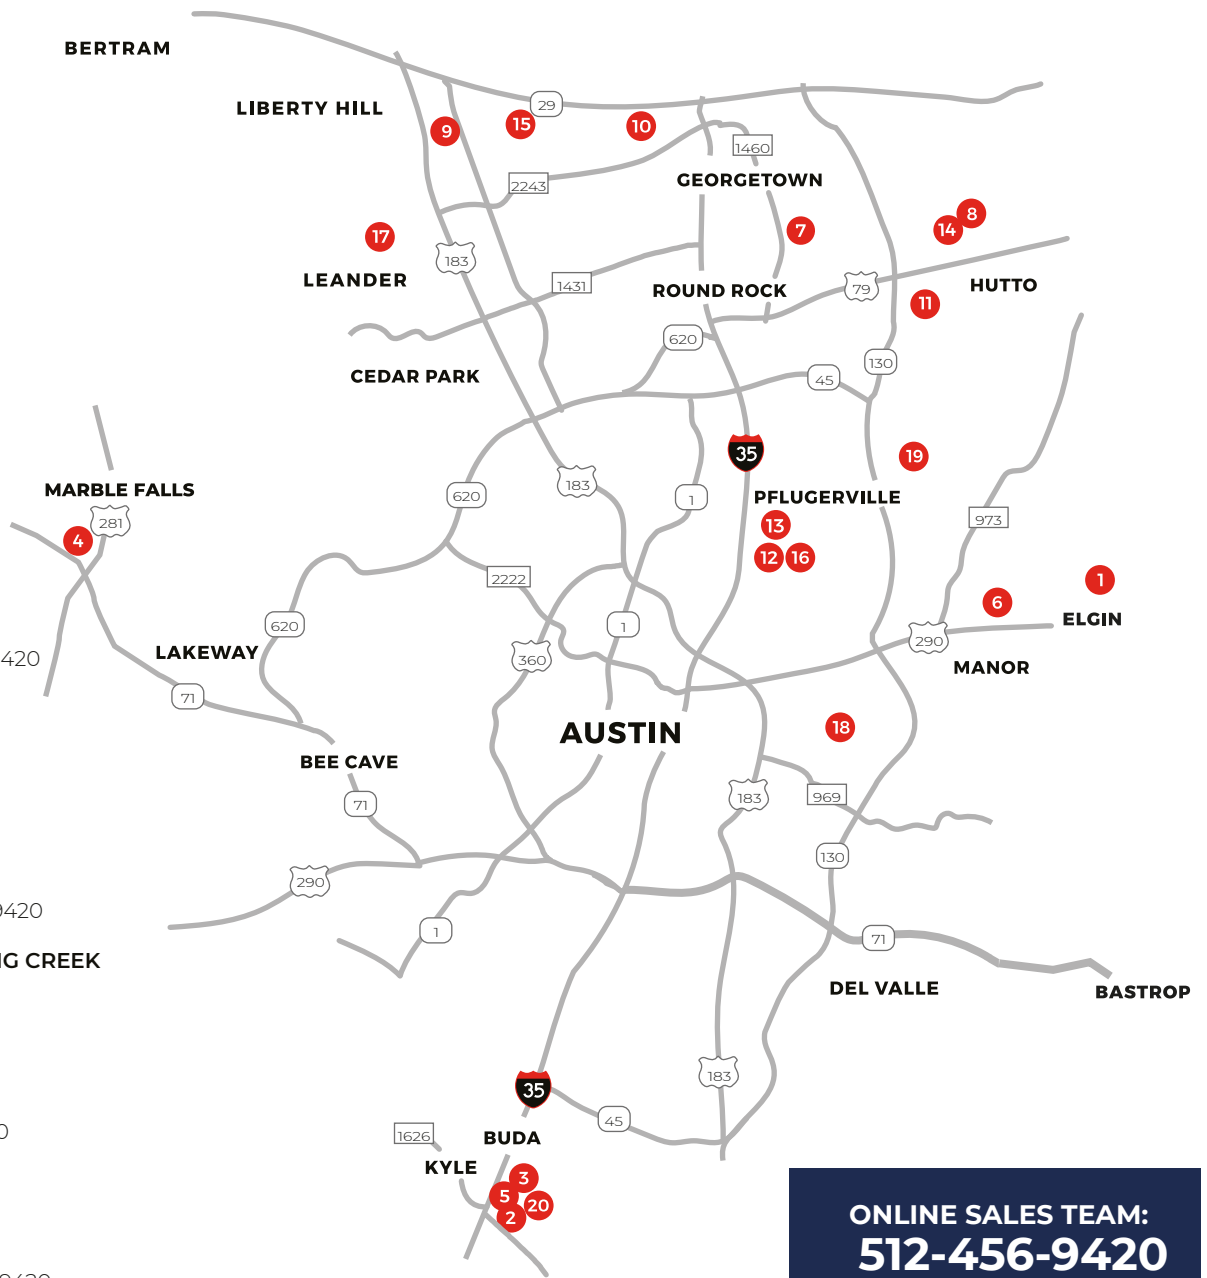

BERTRAM

LIBERTY HILL

GEORGETOWN

LEANDER

ROUND ROCK

HUTTO

CEDAR PARK

PFLUGERVILLE

MARBLE FALLS

ELGIN

HIGH $200's

1. PEPPERGRASS
  Elgin 512-456-9420
2. HARVEST CREEK
  Uhland 512-456-9420

LOW $300's

3. SOUTHGROVE
  Kyle 512-456-9420

MID $300's

4. THUNDER ROCK
  Marble Falls 512-456-9420
5. TALAVERA
  Kyle 512-456-9420

6. CARILLON
  Manor 512-456-9420

7. PARKS AT WESTHAVEN
  Georgetown 512-456-9420

8. MEADOWS AT MUSTANG CREEK
  Hutto 512-456-9420

HIGH $300's

9. BAR W RANCH
  Leander 512-456-9420

MID $400's

10. RIVERVIEW
  Georgetown 512-456-9420

11. SOUTHGATE
  Hutto 512-456-9420

12. PIONEER HILL
  Austin 512-456-9420

13. HILLCREST
  Pflugerville 512-456-9420

14. MUSTANG CREEK
  Hutto 512-456-9420

MID $400's (CONT'D)

15. LIVELY RANCH
  Georgetown 512-456-9420

16. PIONEER CROSSING EAST
  Austin 512-456-9420

17. ROSENBUSCH RANCH
  Leander 512-456-9420

HIGH $400's

18. PARKER STATION
  Austin 512-456-9420

LOW $500's

19. SORENTO
  Pflugerville 512-456-9420

COMING SOON

20. WATERMILL
  Uhland 512-456-9420

**ONLINE SALES TEAM:
512-456-9420**

MODEL HOME HOURS:

Sun & Mon 12-6 | Tues - Sat 10-6

Prices shown are base home prices and do not include closing cost and fees, modifications to plans and custom features which may substantially affect final cost of the home. Prices, plans, features, options, availability and co-broke are subject to change without notice. Additional restrictions may apply. Square footages are approximate. Map is not to scale. REV. 3.13.2023