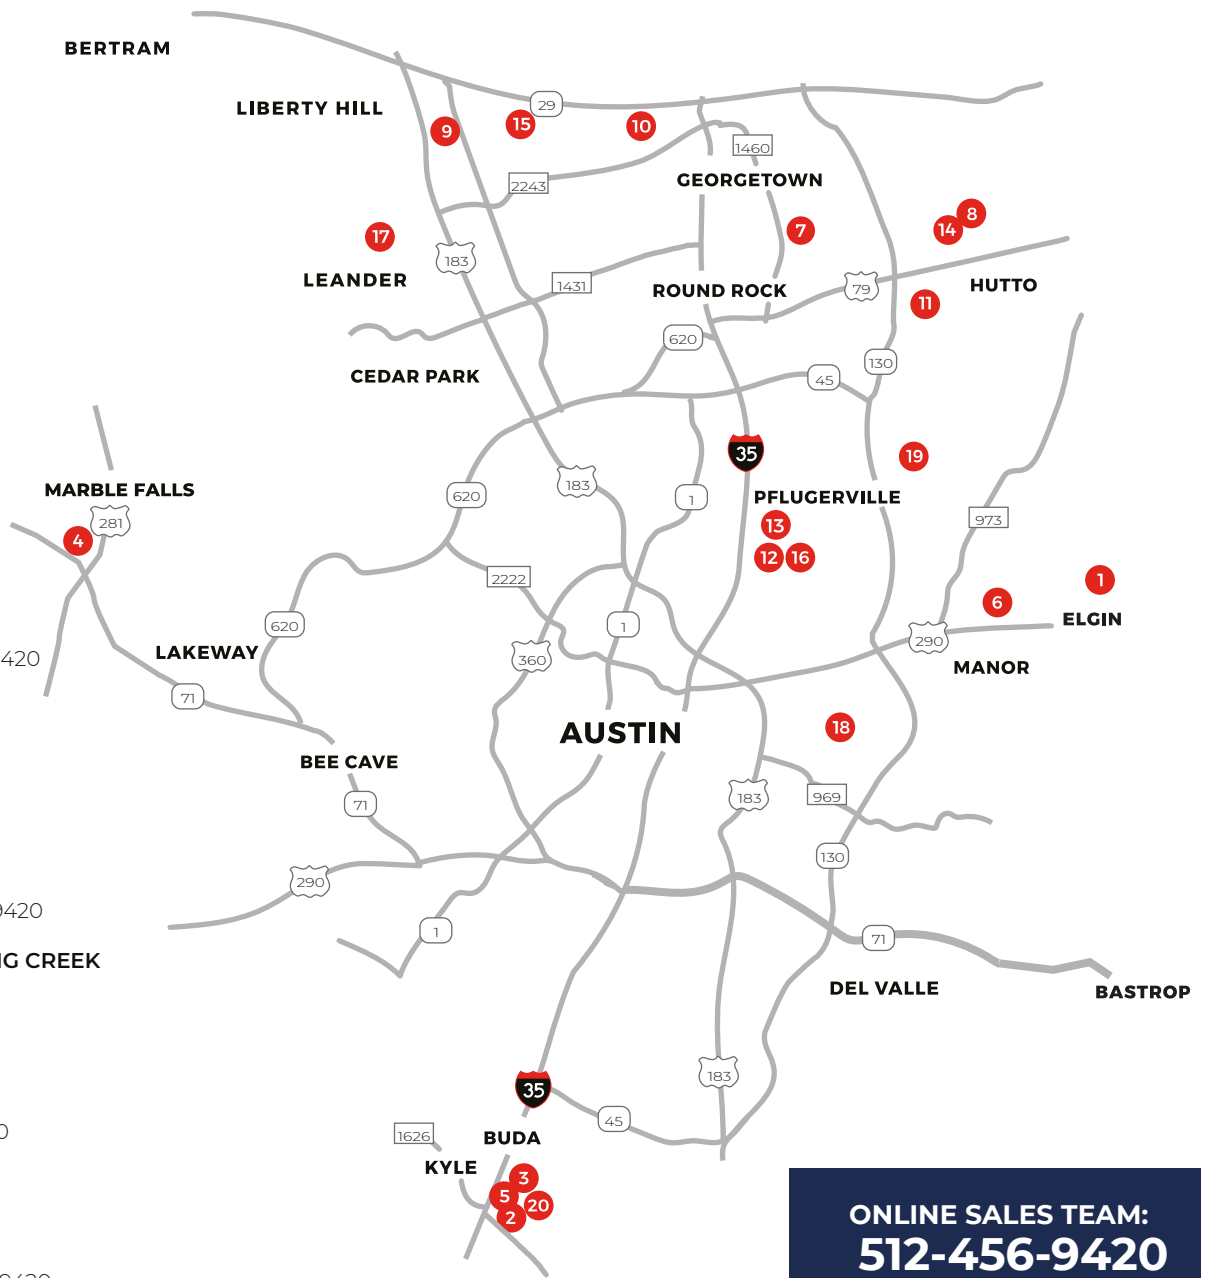

BERTRAM

LIBERTY HILL

GEORGETOWN

LEANDER

ROUND ROCK

HUTTO

CEDAR PARK

MARBLE FALLS

PFLUGERVILLE

ELGIN

HIGH $200's

1. PEPPERGRASS
  Elgin 512-456-9420
2. HARVEST CREEK
  Uhland 512-456-9420

LOW $300's

3. SOUTHGROVE
  Kyle 512-456-9420

MID $300's

4. THUNDER ROCK
  Marble Falls 512-456-9420
5. TALAVERA
  Kyle 512-456-9420

6. CARILLON
  Manor 512-456-9420

7. PARKS AT WESTHAVEN
  Georgetown 512-456-9420

8. MEADOWS AT MUSTANG CREEK
  Hutto 512-456-9420

HIGH $300's

9. BAR W RANCH
  Leander 512-456-9420

MID $400's

10. RIVERVIEW
  Georgetown 512-456-9420

11. SOUTHGATE
  Hutto 512-456-9420

12. PIONEER HILL
  Austin 512-456-9420

13. HILLCREST
  Pflugerville 512-456-9420

14. MUSTANG CREEK
  Hutto 512-456-9420

MID $400's (CONT'D)

15. LIVELY RANCH
  Georgetown 512-456-9420

16. PIONEER CROSSING EAST
  Austin 512-456-9420

17. ROSENBUSCH RANCH
  Leander 512-456-9420

HIGH $400's

18. PARKER STATION
  Austin 512-456-9420

LOW $500's

19. SORENTO
  Pflugerville 512-456-9420

COMING SOON

20. WATERMILL
  Uhland 512-456-9420

**ONLINE SALES TEAM:
512-456-9420**

MODEL HOME HOURS:

Sun & Mon 12-6 | Tues - Sat 10-6

Prices shown are base home prices and do not include closing cost and fees, modifications to plans and custom features which may substantially affect final cost of the home. Prices, plans, features, options, availability and co-broke are subject to change without notice. Additional restrictions may apply. Square footages are approximate. Map is not to scale. REV. 3.13.2023