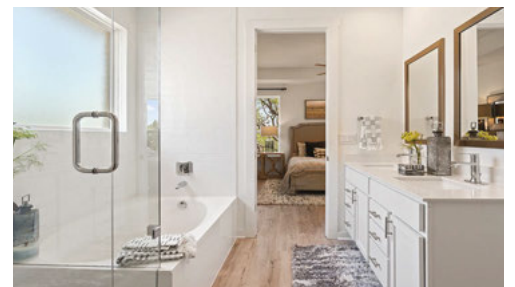

Welcome to Riverview! Discover beautiful new homes starting in the mid \$400s nestled in the Hill Country terrain of West Georgetown.

- 3 Miles From Wolf Ranch & IH35
- Stainless Steel Appliances
- 42" Kitchen Cabinets
- Full Yard Sod With Irrigation
- Easy Access To Major Roads