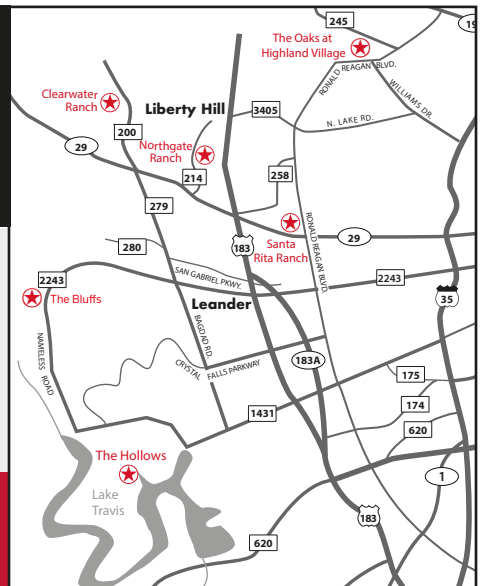

Copyright 2021 Giddens Homes. As we are continually improving our product, floor plans, elevations, square footage, prices, features, and related information are subject to change without prior notice. James Giddens is a licensed Real Estate Agent with Giddens Real Estate (Jody Giddens, Broker).