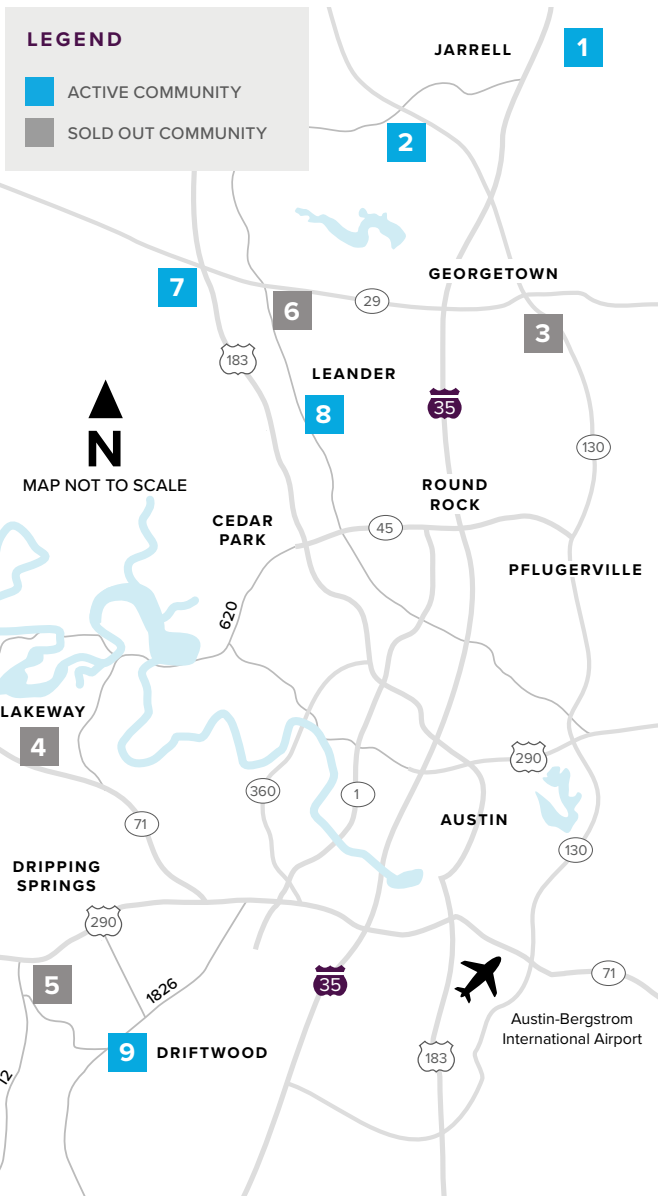

Where to find us

IN THE GREATER AUSTIN AREA

Click on a community below for more information.

NEW HOMES

from the \$200s to \$800s+

JARRELL

- 1** THE ENCLAVE AT SONTERRA
From the Low \$200s
512.884.5788

GEORGETOWN

- 2** GATLIN CREEK
From the Low \$300s
512.271.3817
- 3** SADDLECREEK
SOLD OUT
512.271.3831

LAKEWAY

- 4** ROUGH HOLLOW
SOLD OUT
512.271.3831

DRIPPING SPRINGS

- 5** BUTLER RANCH ESTATES
SOLD OUT
512.809.4360

LEANDER

- 6** REAGAN'S OVERLOOK
SOLD OUT
512.271.3787

7 DEERBROOKE

Coming Soon
512.271.3831

8 CRYSTAL SPRINGS

THE COVES
From the Upper \$200s
512.271.3851

THE FALLS
From the Low \$300s
512.271.3851

THE LAKES
From the Mid \$300s
512.271.3852

DRIFTWOOD

- 9** RIM ROCK
Closeout - Last Lot For Sale
512.809.4360

A HOME FOR
EVERY DREAM®

[CenturyCommunities.com/Austin](https://www.CenturyCommunities.com/Austin)