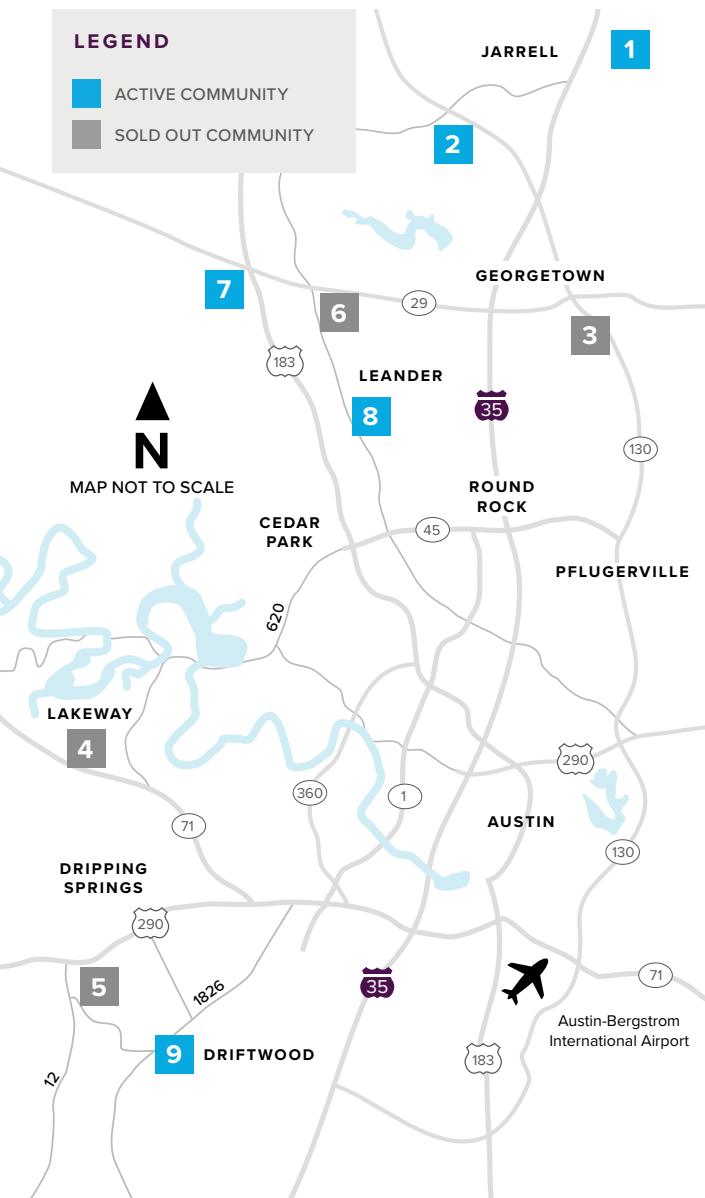

# Where to find us

## IN THE GREATER AUSTIN AREA

Click on a community below for more information.

#### GEORGETOWN

- 2** GATLIN CREEK  
From the Low \$300s  
512.271.3817

- 3** SADDLECREEK  
**SOLD OUT**  
512.271.3831

- THE LAKES  
From the Mid \$300s  
512.271.3852