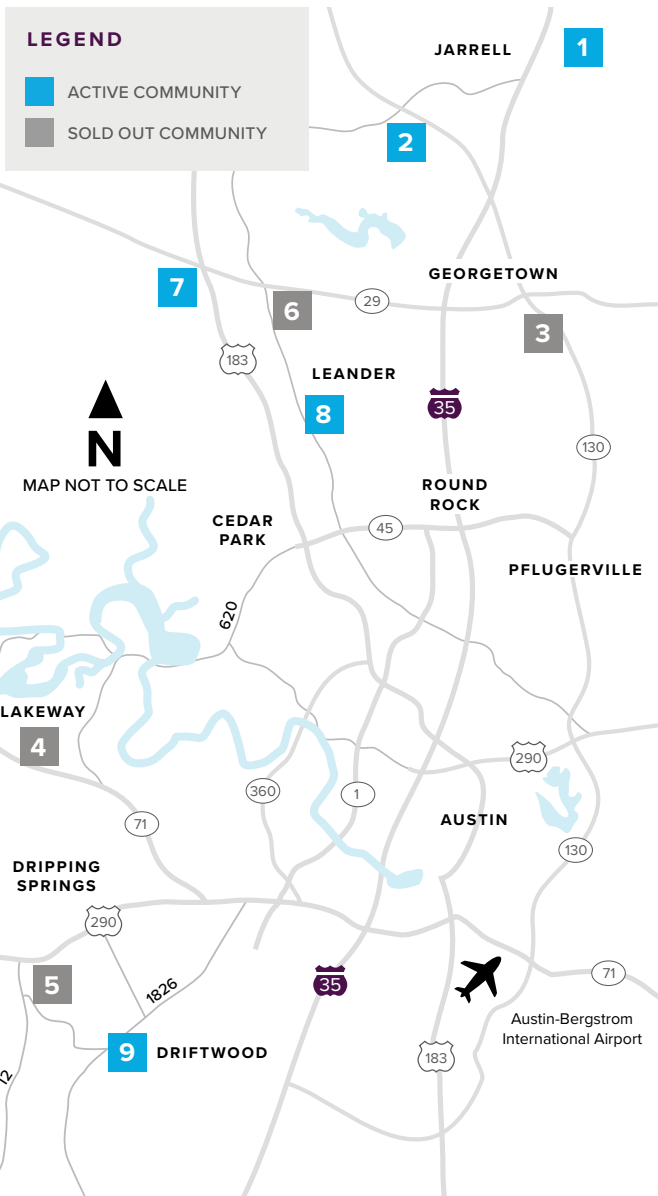

Where to find us

IN THE GREATER AUSTIN AREA

Click on a community below for more information.

NEW HOMES

from the \$200s to \$800s+

JARRELL

- 1** THE ENCLAVE AT SONTERRA
From the Low \$200s
512.884.5788

GEORGETOWN

- 2** GATLIN CREEK
From the Low \$300s
512.271.3817
- 3** SADDLECREEK
SOLD OUT
512.271.3831

LAKEWAY

- 4** ROUGH HOLLOW
SOLD OUT
512.271.3831

DRIPPING SPRINGS

- 5** BUTLER RANCH ESTATES
SOLD OUT
512.809.4360

LEANDER

- 6** REAGAN'S OVERLOOK
SOLD OUT
512.271.3787

- 7** DEERBROOKE
Coming Soon
512.271.3831

- 8** CRYSTAL SPRINGS

- THE COVES
From the Upper \$200s
512.271.3851

- THE FALLS
From the Low \$300s
512.271.3851

- THE LAKES
From the Mid \$300s
512.271.3852

DRIFTWOOD

- 9** RIM ROCK
Closeout - Last Lot For Sale
512.809.4360

A HOME FOR
EVERY DREAM®

CenturyCommunities.com/Austin