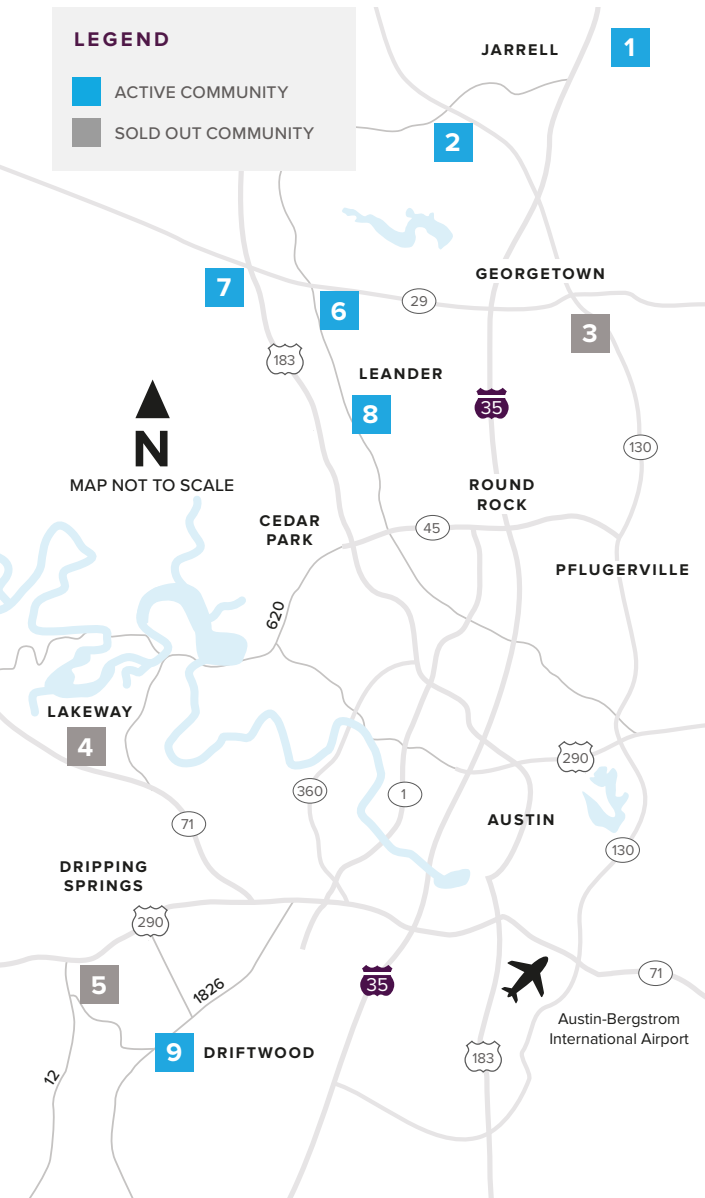

Where to find us

IN THE GREATER AUSTIN AREA

Click on a community below for more information.

NEW HOMES

from the Mid \$200s to \$800s+

JARRELL

- 1** SONTERRA
THE ENCLAVE AT SONTERRA
From the Mid \$200s
512.884.5788

COOL WATER AT SONTERRA
Coming Soon

GEORGETOWN

- 2** GATLIN CREEK
From the Upper \$300s
512.271.3817
- 3** SADDLECREEK
SOLD OUT
512.271.3831

LAKEWAY

- 4** ROUGH HOLLOW
SOLD OUT
512.271.3831

DRIPPING SPRINGS

- 5** BUTLER RANCH ESTATES
SOLD OUT
512.809.4360

LEANDER

- 6** REAGAN'S OVERLOOK
Final Opportunities
From the Upper \$800s
512.271.3787

- 7** DEERBROOKE
Now Open!
From the Mid \$300s
737.825.2901

- 8** CRYSTAL SPRINGS

THE COVES
From the Low \$300s
512.271.3851

THE FALLS
From the Upper \$300s
512.271.3851

THE LAKES
From the Mid \$400s
512.271.3852

DRIFTWOOD

- 9** RIM ROCK
Closeout - Last Lot For Sale
512.809.4360

A HOME FOR
EVERY DREAM®