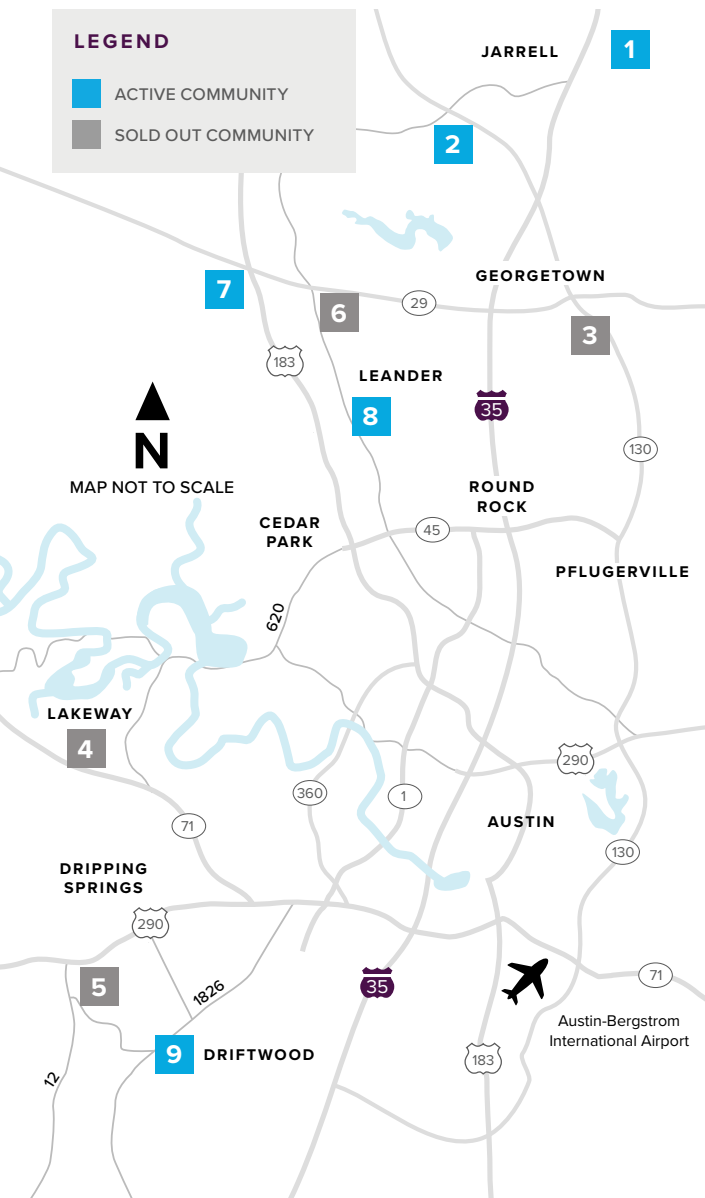

# Where to find us

## IN THE GREATER AUSTIN AREA

Click on a community below for more information.

#### GEORGETOWN

- 2** GATLIN CREEK  
From the Low \$300s  
512.271.3817
- 3** SADDLECREEK  
**SOLD OUT**  
512.271.3831

- THE LAKES  
From the Mid \$300s  
512.271.3852