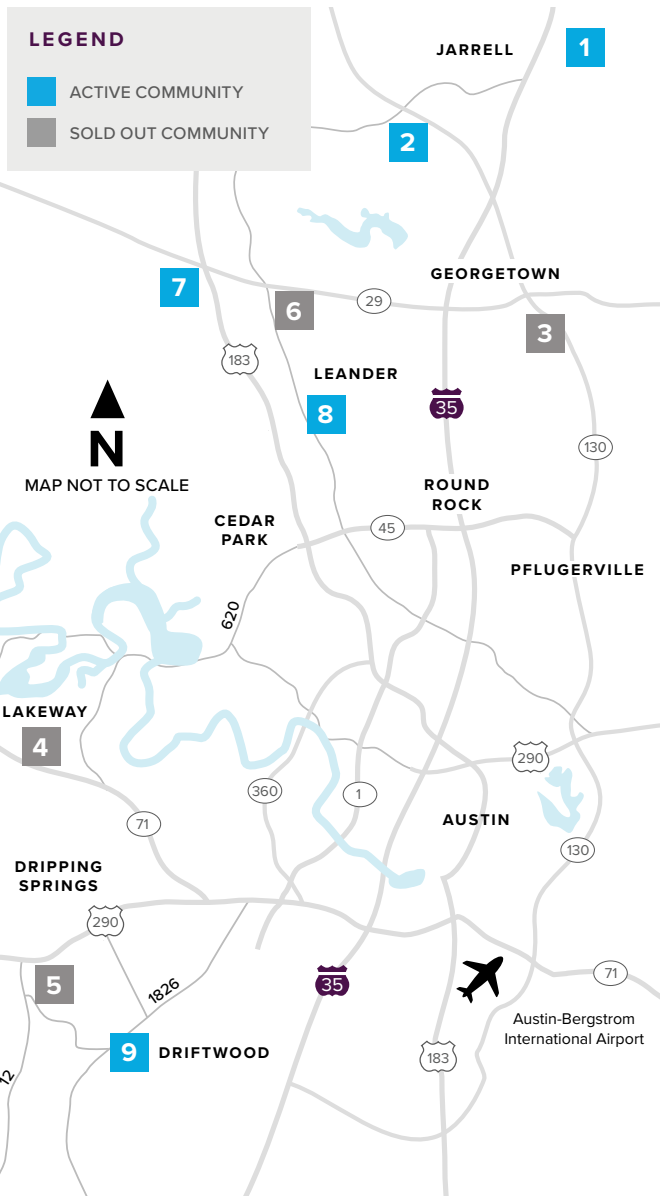

Where to find us

IN THE GREATER AUSTIN AREA

Click on a community below for more information.

NEW HOMES

from the \$200s to \$800s+

JARRELL

- 1** THE ENCLAVE AT SONTERRA
From the Low \$200s
512.884.5788

GEORGETOWN

- 2** GATLIN CREEK
From the Low \$300s
512.271.3817
- 3** SADDLECREEK
SOLD OUT
512.271.3831

LAKEWAY

- 4** ROUGH HOLLOW
SOLD OUT
512.271.3831

DRIPPING SPRINGS

- 5** BUTLER RANCH ESTATES
SOLD OUT
512.809.4360

LEANDER

- 6** REAGAN'S OVERLOOK
SOLD OUT
512.271.3787

- 7** DEERBROOKE
Coming Soon
512.271.3831

- 8** CRYSTAL SPRINGS

- THE COVES
From the Upper \$200s
512.271.3851

- THE FALLS
From the Low \$300s
512.271.3851

- THE LAKES
From the Mid \$300s
512.271.3852

DRIFTWOOD

- 9** RIM ROCK
Closeout - Last Lot For Sale
512.809.4360

A HOME FOR
EVERY DREAM®

CenturyCommunities.com/Austin