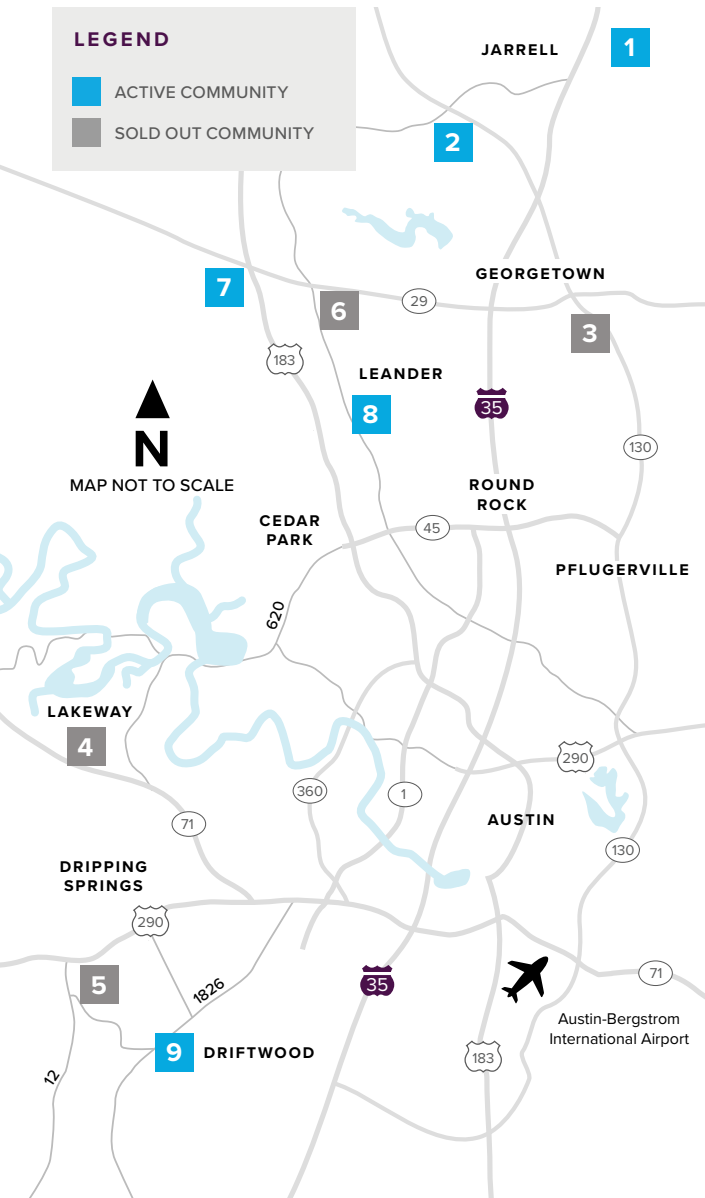

# Where to find us

## IN THE GREATER AUSTIN AREA

Click on a community below for more information.

#### GEORGETOWN

- 2** GATLIN CREEK  
From the Low \$300s  
512.271.3817
- 3** SADDLECREEK  
**SOLD OUT**  
512.271.3831

- THE LAKES  
From the Mid \$300s  
512.271.3852