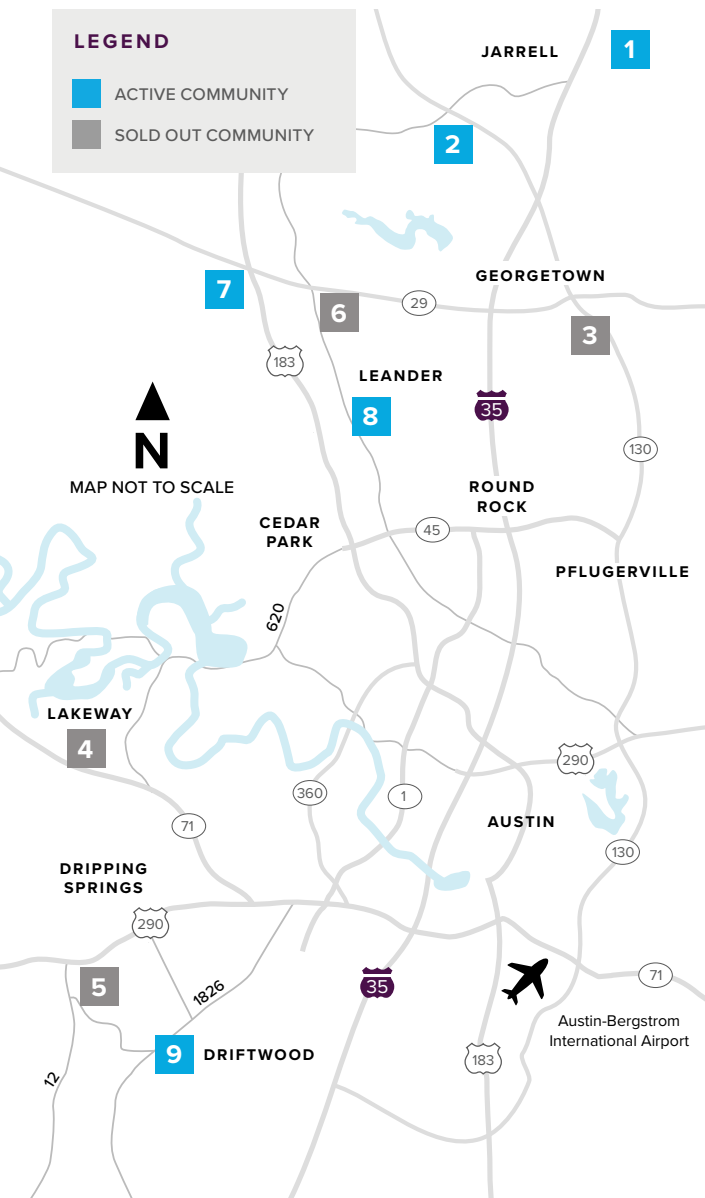

Where to find us

IN THE GREATER AUSTIN AREA

Click on a community below for more information.

NEW HOMES

from the \$200s to \$800s+

JARRELL

- 1** THE ENCLAVE AT SONTERRA
From the Low \$200s
512.884.5788

GEORGETOWN

- 2** GATLIN CREEK
From the Low \$300s
512.271.3817
- 3** SADDLECREEK
SOLD OUT
512.271.3831

LAKEWAY

- 4** ROUGH HOLLOW
SOLD OUT
512.271.3831

DRIPPING SPRINGS

- 5** BUTLER RANCH ESTATES
SOLD OUT
512.809.4360

LEANDER

- 6** REAGAN'S OVERLOOK
SOLD OUT
512.271.3787

- 7** DEERBROOKE
Coming Soon
512.271.3831

8 CRYSTAL SPRINGS

- THE COVES
From the Upper \$200s
512.271.3851

- THE FALLS
From the Low \$300s
512.271.3851

- THE LAKES
From the Mid \$300s
512.271.3852

DRIFTWOOD

- 9** RIM ROCK
Closeout - Last Lot For Sale
512.809.4360

A HOME FOR
EVERY DREAM®

CenturyCommunities.com/Austin