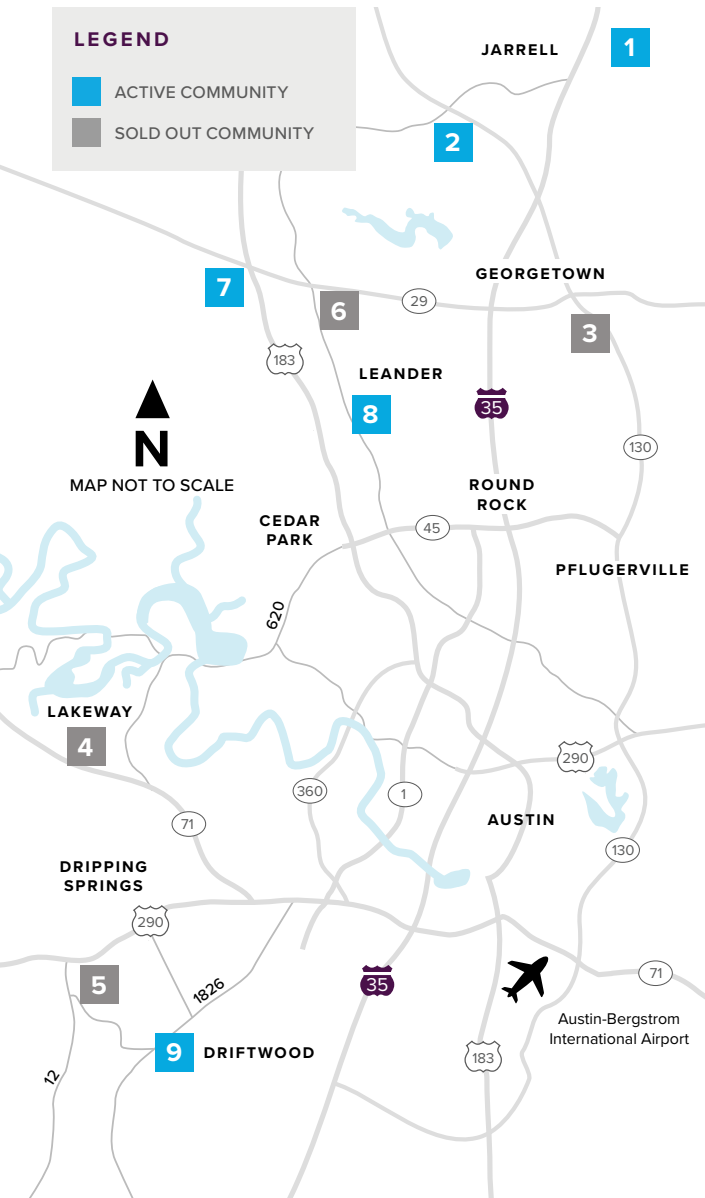

Where to find us

IN THE GREATER AUSTIN AREA

Click on a community below for more information.

NEW HOMES from the \$200s to \$800s+

JARRELL

- 1** THE ENCLAVE AT SONTERRA
From the Low \$200s
512.884.5788

GEORGETOWN

- 2** GATLIN CREEK
From the Low \$300s
512.271.3817
- 3** SADDLECREEK
SOLD OUT
512.271.3831

LAKEWAY

- 4** ROUGH HOLLOW
SOLD OUT
512.271.3831

DRIPPING SPRINGS

- 5** BUTLER RANCH ESTATES
SOLD OUT
512.809.4360

LEANDER

- 6** REAGAN'S OVERLOOK
SOLD OUT
512.271.3787

- 7** DEERBROOKE
Coming Soon
512.271.3831

8 CRYSTAL SPRINGS

- THE COVES
From the Upper \$200s
512.271.3851

- THE FALLS
From the Low \$300s
512.271.3851

- THE LAKES
From the Mid \$300s
512.271.3852

DRIFTWOOD

- 9** RIM ROCK
Closeout - Last Lot For Sale
512.809.4360

A HOME FOR
EVERY DREAM®

[CenturyCommunities.com/Austin](https://www.CenturyCommunities.com/Austin)