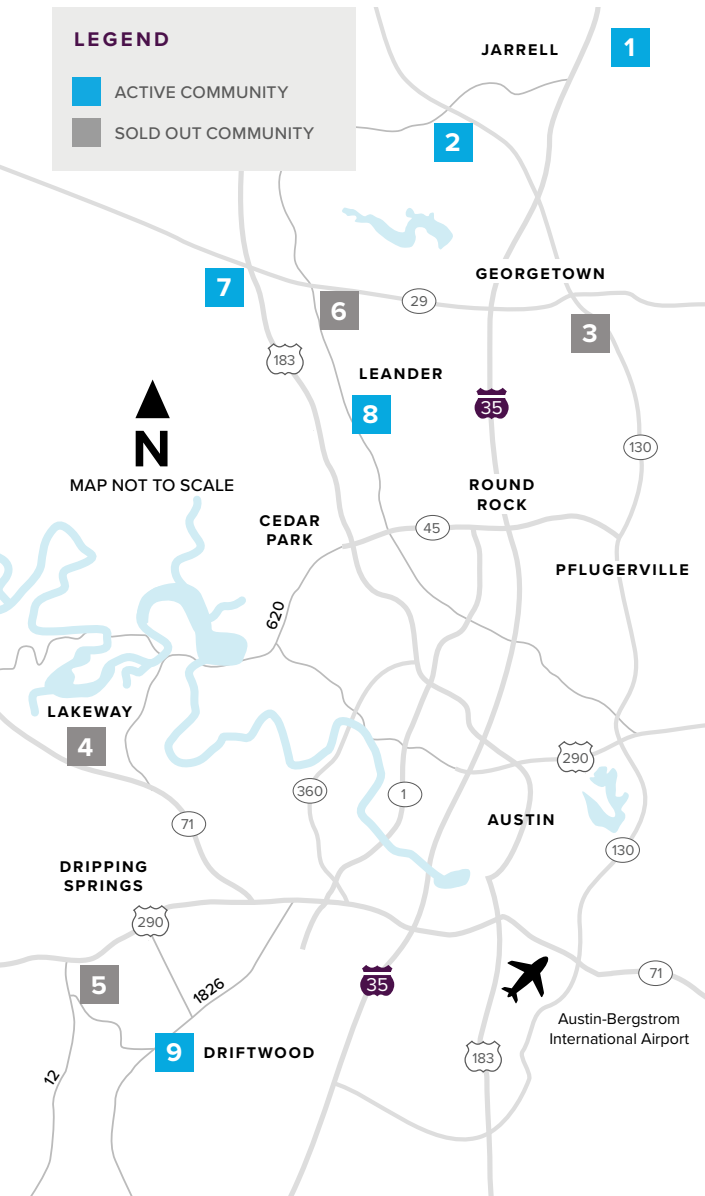

Where to find us

IN THE GREATER AUSTIN AREA

Click on a community below for more information.

NEW HOMES

from the \$200s to \$800s+

JARRELL

- 1** THE ENCLAVE AT SONTERRA
From the Low \$200s
512.884.5788

GEORGETOWN

- 2** GATLIN CREEK
From the Low \$300s
512.271.3817
- 3** SADDLECREEK
SOLD OUT
512.271.3831

LAKEWAY

- 4** ROUGH HOLLOW
SOLD OUT
512.271.3831

DRIPPING SPRINGS

- 5** BUTLER RANCH ESTATES
SOLD OUT
512.809.4360

LEANDER

- 6** REAGAN'S OVERLOOK
SOLD OUT
512.271.3787

7 DEERBROOKE

Coming Soon
512.271.3831

8 CRYSTAL SPRINGS

THE COVES
From the Upper \$200s
512.271.3851

THE FALLS
From the Low \$300s
512.271.3851

THE LAKES
From the Mid \$300s
512.271.3852

DRIFTWOOD

- 9** RIM ROCK
Closeout - Last Lot For Sale
512.809.4360

A HOME FOR
EVERY DREAM®

[CenturyCommunities.com/Austin](https://www.CenturyCommunities.com/Austin)