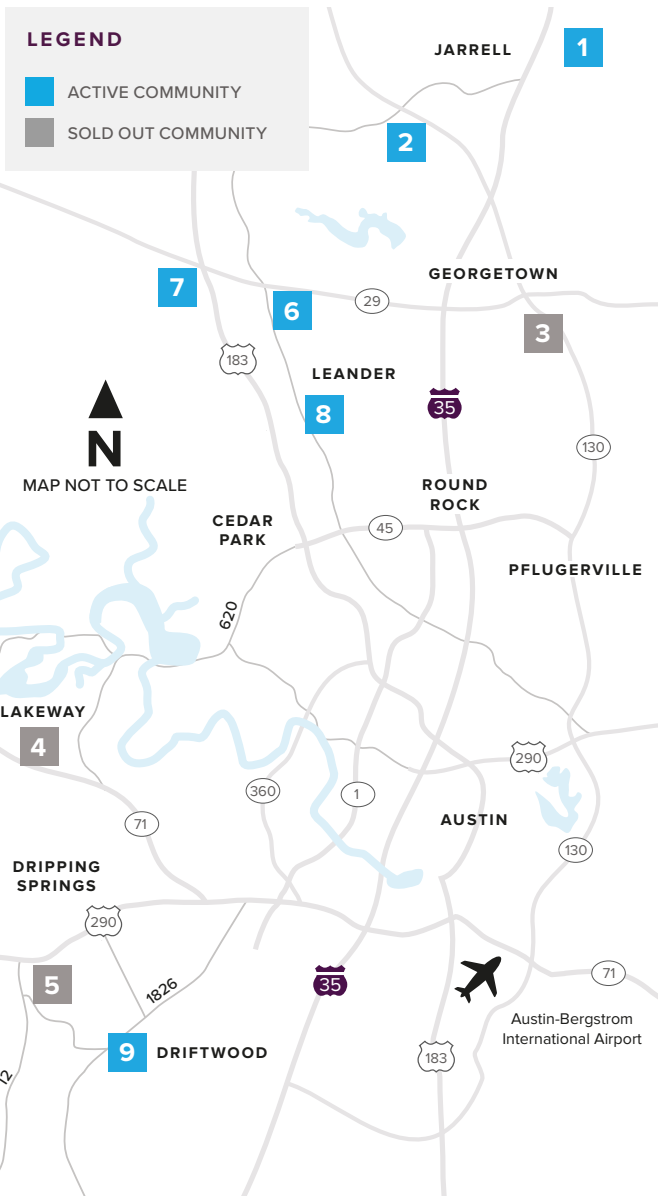

Where to find us

IN THE GREATER AUSTIN AREA

Click on a community below for more information.

NEW HOMES

from the Mid \$200s to \$800s+

JARRELL

- 1** SONTERRA
THE ENCLAVE AT SONTERRA
From the Mid \$200s
512.884.5788

COOL WATER AT SONTERRA
Coming Soon

GEORGETOWN

- 2** GATLIN CREEK
From the Upper \$300s
512.271.3817
- 3** SADDLECREEK
SOLD OUT
512.271.3831

LAKEWAY

- 4** ROUGH HOLLOW
SOLD OUT
512.271.3831

DRIPPING SPRINGS

- 5** BUTLER RANCH ESTATES
SOLD OUT
512.809.4360

LEANDER

- 6** REAGAN'S OVERLOOK
Final Opportunities
From the Upper \$800s
512.271.3787

- 7** DEERBROOKE
Now Open!
From the Mid \$300s
737.825.2901

- 8** CRYSTAL SPRINGS

THE COVES
From the Low \$300s
512.271.3851

THE FALLS
From the Upper \$300s
512.271.3851

THE LAKES
From the Mid \$400s
512.271.3852

DRIFTWOOD

- 9** RIM ROCK
Closeout - Last Lot For Sale
512.809.4360

A HOME FOR
EVERY DREAM®