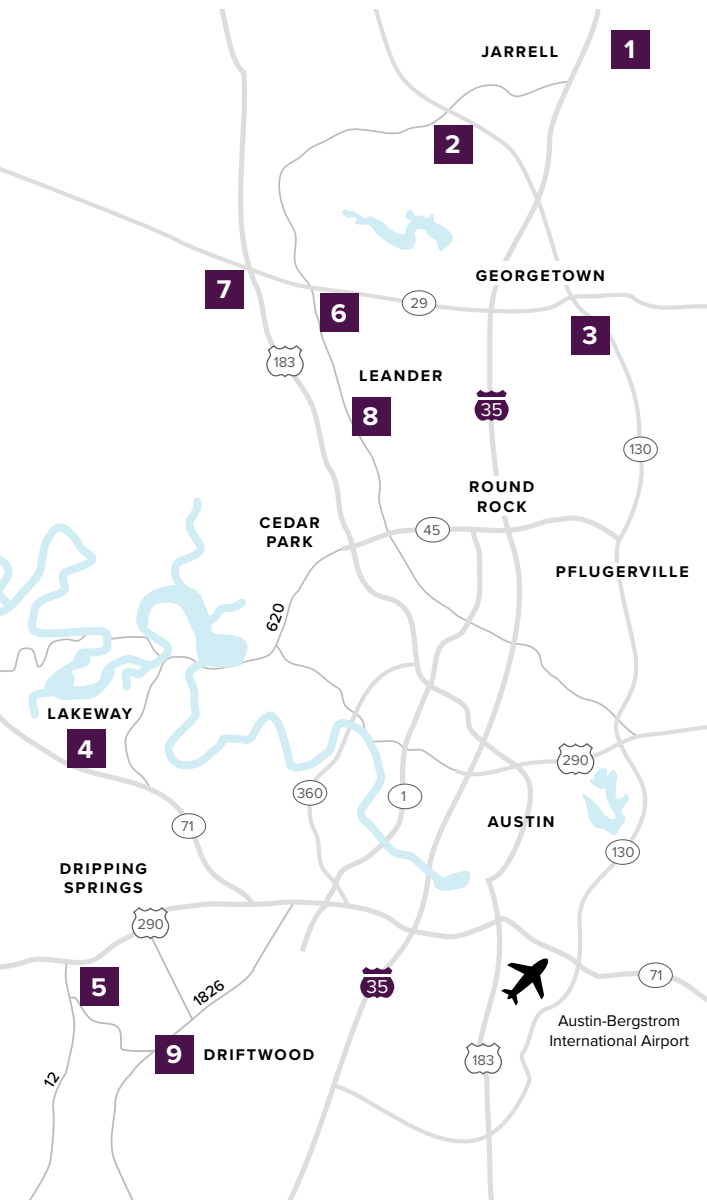

Where to find us

IN THE GREATER AUSTIN AREA

Click on a community below for more information.

NEW HOMES from the \$200s to \$790s+

JARRELL

1 | THE ENCLAVE AT SONTERRA
From the Low \$200s
512.884.5788

GEORGETOWN

2 | GATLIN CREEK
From the Upper \$200s
512.271.3817

LAKEWAY

3 | SADDLECREEK
Sold Out
From the Mid \$200s
512.271.3831

DRIPPING SPRINGS

4 | ROUGH HOLLOW
Sold Out
512.271.3831

DRIFTWOOD

5 | BUTLER RANCH ESTATES
Closeout
From the Mid \$600s
512.809.4360

LEANDER

6 | REAGAN'S OVERLOOK
From the Upper \$700s
512.271.3787

GEORGETOWN

7 | DEERBROOKE
Coming Soon
512.271.3831

LEANDER

8 | CRYSTAL SPRINGS
THE COVES
From the Mid \$200s
512.271.3851

THE FALLS
From the Low \$300s
512.271.3851

THE LAKES
From the Mid \$300s
512.271.3852

DRIFTWOOD

9 | RIM ROCK
Closeout - Last Lot For Sale
512.809.4360

A HOME FOR
EVERY DREAM®

[CenturyCommunities.com/Austin](https://www.CenturyCommunities.com/Austin)